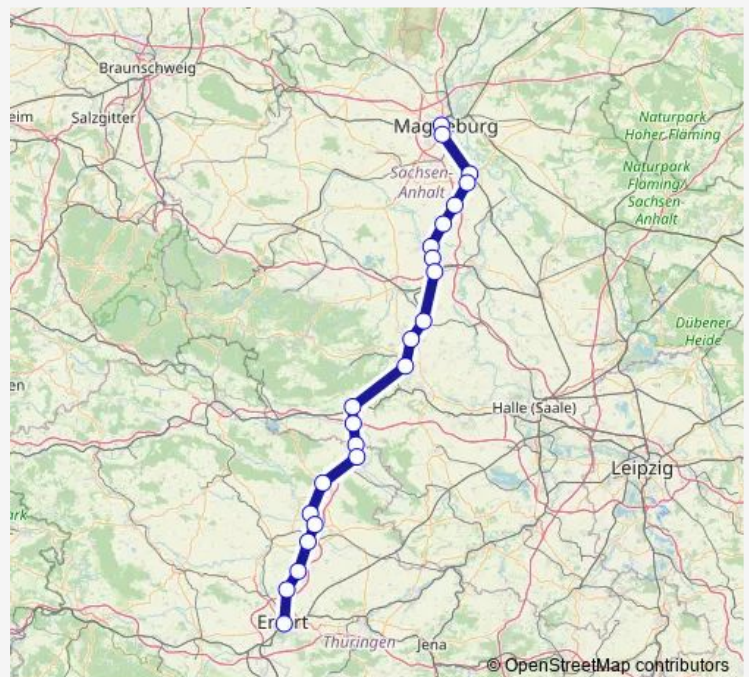

### Direction

Sangerhausen — Erfurt Hbf

15 stops

[Open route schedule](#)

Sangerhausen

Oberröblingen

Voigtstedt

Artern

Stotternheim

Erfurt Ost

Erfurt Hbf

### Route schedule

Sangerhausen — Erfurt Hbf

Monday 05:47

Tuesday 05:47

Wednesday 05:47

Thursday 05:47

Friday 05:47

Saturday 05:47

### Route info

Direction: Sangerhausen

Stops: 15

Trip Duration: 1 hour 7 min

RE 10

BusMaps