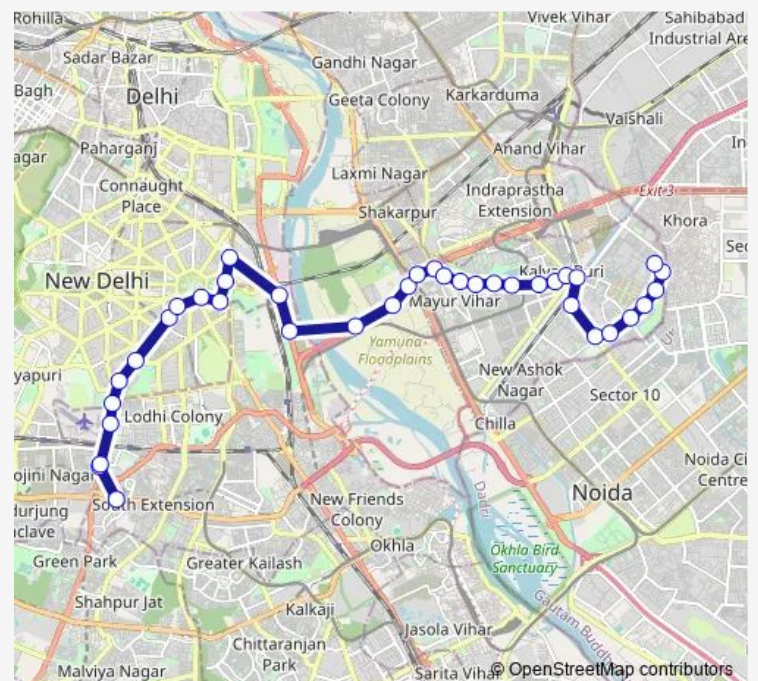

Bus Express-344up

[Go to website](#)

Direction

Aiims — Mayur Vihar Phase III Terminal / Paper Market

37 stops

[Open route schedule](#)

Aiims

Kidwai Nagar

Kidwai Nagar (INA Colony)

SJ Airport

S J Madrasa

Prithvi Raj Road

Prithvi Raj Road Crossing

Kotah House

Shajahan Road Upsc

Art Gallery

High Court

National Stadium

Pragati Maidan Gate No. 5

Railway Road Bridge

Nizamuddin Road Bridge

CWG Village / PWD Office

Baba Bishamber Dass Ashram

Akshardham Temple / Pusta Crossing

Samas Pur Jagir

Patparganj

P S Pandav Nagar

Route schedule

Aiims — Mayur Vihar Phase III Terminal / Paper Market

Monday 00:05-23:55

Tuesday 00:05-23:55

Wednesday 00:05-23:55

Thursday 00:05-23:55

Friday 00:05-23:55

Saturday 00:05-23:55

Sunday 00:05-23:55

Route info

Direction: Aiims

Stops: 37

Trip Duration: 1 hour 22 min

Express-344up

BusMaps