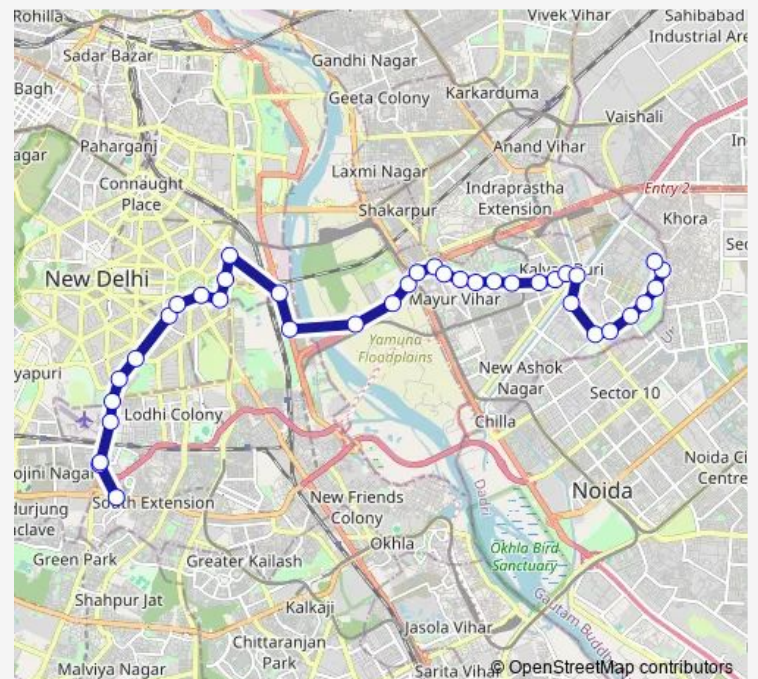

### Route schedule

Aiims — Mayur Vihar Phase III Terminal / Paper Market

Monday 00:05-23:55

Tuesday 00:05-23:55

Wednesday 00:05-23:55

Thursday 00:05-23:55

Friday 00:05-23:55

Saturday 00:05-23:55

### Route info

Direction: Aiims

Stops: 37

Trip Duration: 1 hour 22 min

Express-344up

Shashi Garden Xing

ITI Khichiripur

Kotla Village