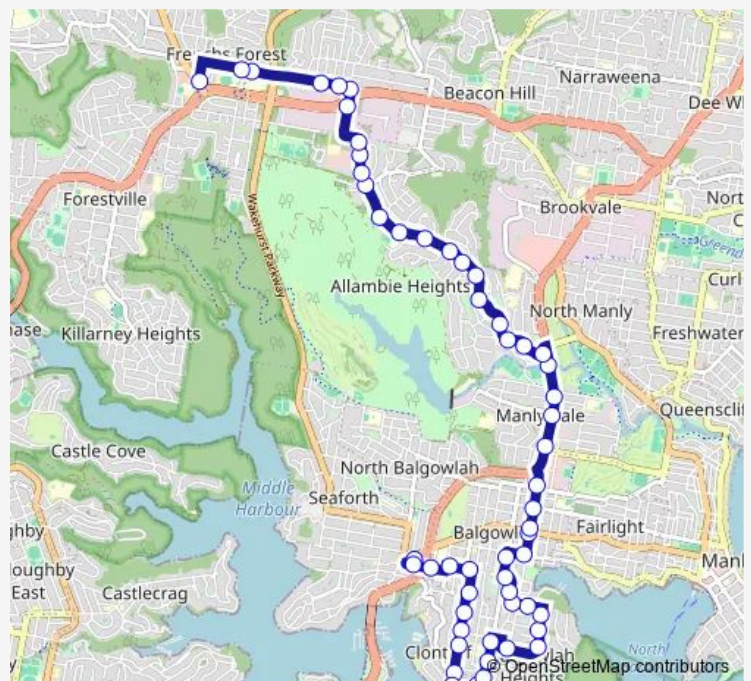

Beatrice St At Moore St

Alma St At Woodland St

Woodland St After Alder St

Woodland St Opp Bareena Dr

Woodland St Before Ernest St

Curban St Opp Bareena Park

Curban St Opp Concise St

Curban St At Valley Rd

Curban St Before New St East

Nanbaree Reserve, New St

New St At Bungalow Av

Route schedule

Sydney Rd Opp Kempbridge Av — Rabbett St At Forest Way

Monday	07:14
Tuesday	07:14
Wednesday	07:14
Thursday	07:14
Friday	07:14
Saturday	—
Sunday	—

Route info

Direction: Sydney Rd Opp Kempbridge Av

Stops: 55

Trip Duration: 0 hour 41 min

674n — Stella Maris Manly to Frenchs Forest

Bungaloe Av Opp New St

Lower Beach St At Woodland St

Woodland St Before White St

## Route info

Direction: Stella Maris College, Eurobin St, Stand D

Stops: 28

Trip Duration: 0 hour 36 min

Warringah Rd At Government Rd

Warringah Rd Opp Jones St

Warringah Rd Opp Northern Beaches Hospital

Forestway Shopping Centre, Forest Way