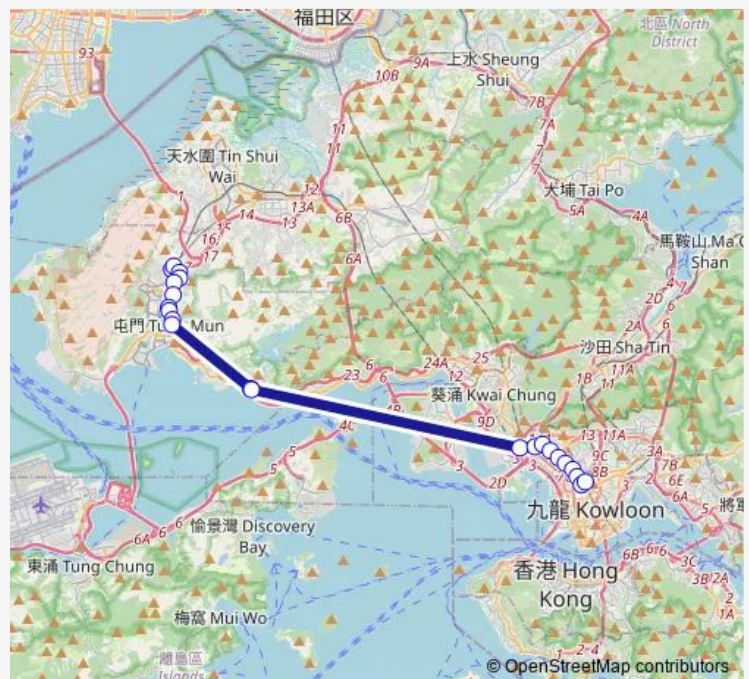

22 stops

[Open route schedule](#)

[Kmb] SIU Hong Court BUS Terminus

[Ctb] NG LAU Road, Tsing LUN Road|[Kmb] NG LAU Road|[Lwb] NG LAU Road

[Ctb] FU TAI Estate, Castle Peak Road|[Kmb] FU TAI Estate|[Lwb] FU TAI Estate

[Kmb] Lingnan University|[Lrtfeeder] Lingnan University|[Lwb] Lingnan University

[Kmb] Brilliant Garden|[Lrtfeeder] Brilliant Garden|[Lwb] Brilliant Garden

[Kmb] Prime View Garden|[Lwb] Prime View Garden

[Kmb] SAN WAI Tsai|[Lwb] SAN WAI Tsai

[Kmb] HOH FUK Tong College|[Lwb] HOH FUK Tong College

[Kmb] Waldorf Garden

[Ctb] Tuen MUN Government Secondary School, Tuen Hing Road|[Kmb] Tuen MUN Government Secondary School|[Lrtfeeder] Tuen MUN Government Secondary School|[Lwb] Tuen MUN Government Secondary School

[Ctb] Tuen MUN Road BUS-BUS Interchange, Tuen MUN Road|[Kmb] Tuen MUN Road Interchange|[Kmb] Tuen MUN Road Interchange

[Ctb] Tuen MUN Road BUS-BUS Interchange, Tuen MUN Road|[Kmb] Tuen MUN Road Interchange

[Kmb] MEI FOO Bbi

[Kmb] LAI CHI KOK Station

[Ctb] Cheung WAH Street, Cheung SHA WAN Road|[Kmb+Ctb] Cheung WAH Street/

Route schedule

[Kmb] SIU Hong Court BUS Terminus — [Kmb] Mong KOK East Station BUS Terminus

Monday 05:25-22:50

Tuesday 05:25-22:50

Wednesday 05:25-22:50

Thursday 05:25-22:50

Friday 05:25-22:50

Saturday 05:25-22:50

Sunday 05:25-22:50

Route info

Direction: [Kmb] SIU Hong Court BUS Terminus

Stops: 22

Trip Duration: 1 hour 6 min

■ 67x — Tuen MUN (SIU Hong Court) - Mong KOK East Station

BusMaps