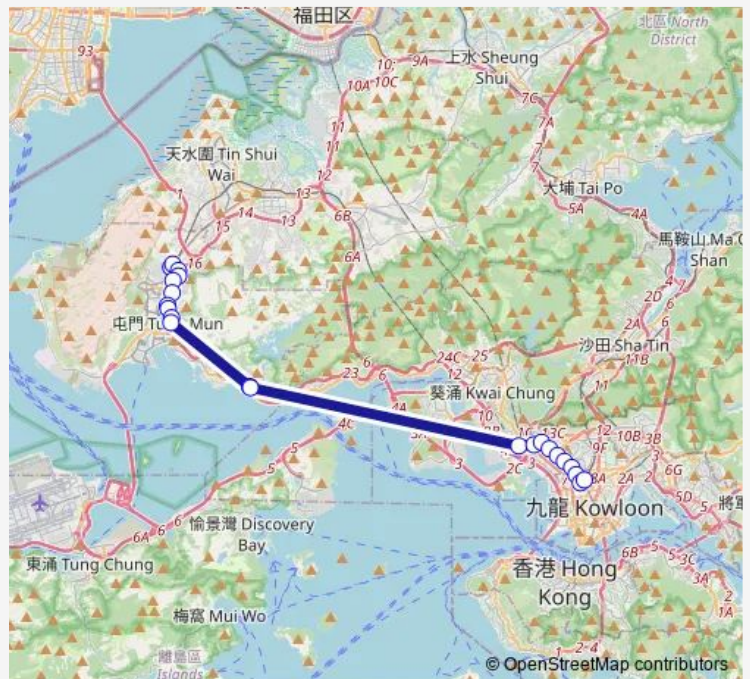

[Kmb] SIU Hong Court BUS Terminus

[Ctb] NG LAU Road, Tsing LUN Road|[Kmb] NG LAU Road|[Lwb] NG LAU Road

[Ctb] FU TAI Estate, Castle Peak Road|[Kmb] FU TAI Estate|[Lwb] FU TAI Estate

[Kmb] Lingnan University|[Lrtfeeder] Lingnan University|[Lwb] Lingnan University

[Kmb] Brilliant Garden|[Lrtfeeder] Brilliant Garden|[Lwb] Brilliant Garden

[Kmb] Prime View Garden|[Lwb] Prime View Garden

[Kmb] SAN WAI Tsai|[Lwb] SAN WAI Tsai

[Kmb] HOH FUK Tong College|[Lwb] HOH FUK Tong College

[Kmb] Waldorf Garden

[Ctb] Tuen MUN Government Secondary School, Tuen Hing Road|[Kmb] Tuen MUN Government Secondary School|[Lrtfeeder] Tuen MUN Government Secondary School|[Lwb] Tuen MUN Government Secondary School

[Ctb] Tuen MUN Road BUS-BUS Interchange, Tuen MUN Road|[Kmb] Tuen MUN Road Interchange|[Kmb] Tuen MUN Road Interchange

[Ctb] Tuen MUN Road BUS-BUS Interchange, Tuen MUN Road|[Kmb] Tuen MUN Road Interchange

[Kmb] MEI FOO Bbi

[Kmb] LAI CHI KOK Station

[Ctb] Cheung WAH Street, Cheung SHA WAN Road|[Kmb+Ctb] Cheung WAH Street/
Cheung WAH

Route schedule

[Kmb] SIU Hong Court BUS Terminus — [Kmb] Mong KOK East Station BUS Terminus

Monday	05:25-22:50
Tuesday	05:25-22:50
Wednesday	05:25-22:50
Thursday	05:25-22:50
Friday	05:25-22:50
Saturday	05:25-22:50
Sunday	05:25-22:50

Route info

Direction: [Kmb] SIU Hong Court BUS Terminus

Stops: 22

Trip Duration: 1 hour 6 min

67X — Tuen MUN (SIU Hong Court) - Mong KOK East Station **BusMaps**