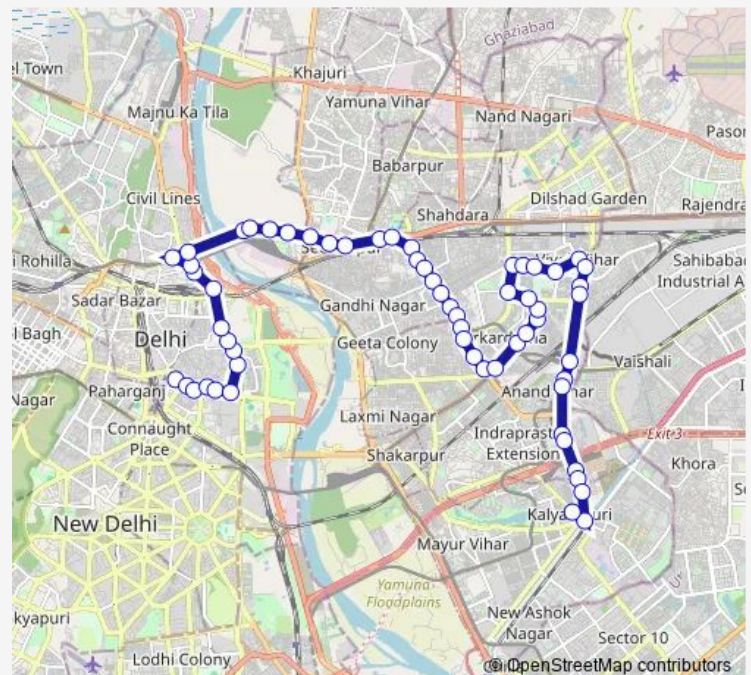

### Route schedule

Kamla Market Ajmeri Gate — Kalyan Puri Terminal

Monday 05:15-18:00

Tuesday 05:15-18:00

Wednesday 05:15-18:00

Thursday 05:15-18:00

Friday 05:15-18:00

Saturday 05:15-18:00

### Route info

Direction: Kamla Market Ajmeri Gate

Stops: 60

Trip Duration: 1 hour 42 min

■ 267up

BusMaps

Dharampura

Seelampur Metro Station