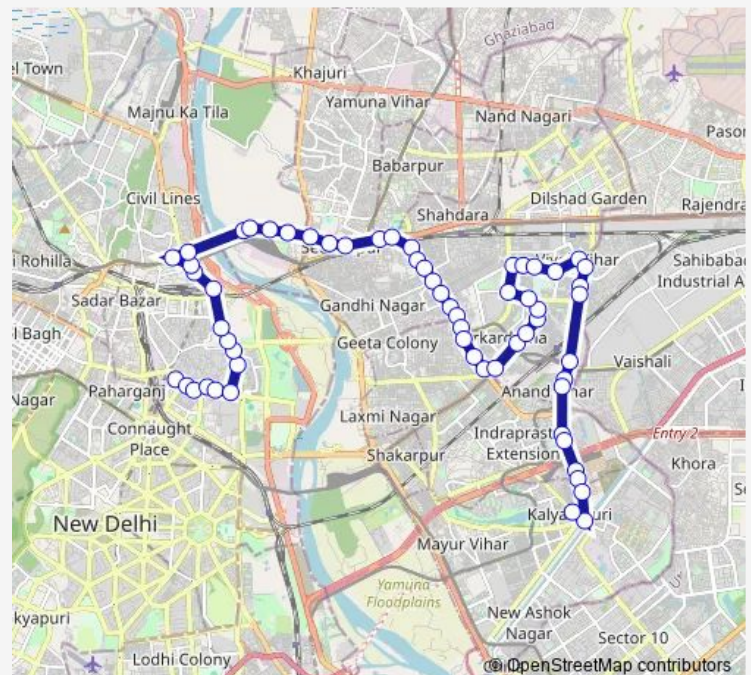

### Route schedule

Kamla Market Ajmeri Gate — Kalyan Puri Terminal

Monday 05:15-18:00

Tuesday 05:15-18:00

Wednesday 05:15-18:00

Thursday 05:15-18:00

Friday 05:15-18:00

Saturday 05:15-18:00

### Route info

Direction: Kamla Market Ajmeri Gate

Stops: 60

Trip Duration: 1 hour 42 min

■ 267up

BusMaps

Dharampura

Seelampur Metro Station