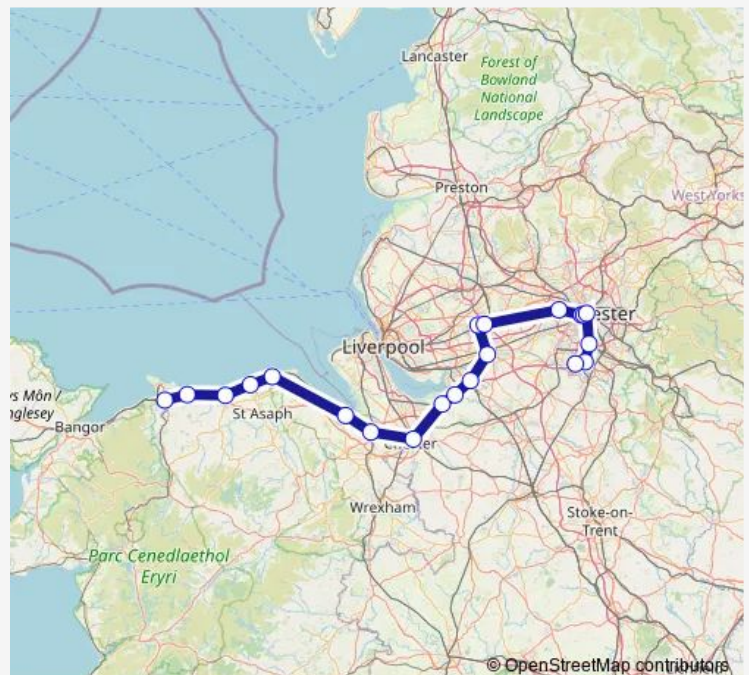

Earlestown

Newton-le-Willows

Eccles

Deansgate

Manchester Oxford Road

Manchester Piccadilly

East Didsbury

Heald Green

Manchester Airport

### Route schedule

Llandudno Junction — Manchester Airport

Monday —

Tuesday 05:57

Wednesday 05:57

Thursday 05:57

Friday —

Saturday 06:44

### Route info

Direction: Llandudno Junction

Stops: 21

Trip Duration: 2 hour 19 min

■ Aw:Llj->Mia — AW train service from LLJ to Mia

Aw:Llj->Mia Rail time schedules and route maps are available in an offline PDF at [busmaps.com](https://busmaps.com). Use the [busmaps.com](https://busmaps.com) website to see live bus times, train schedule or subway schedule, and step-by-step directions for all public transit in Manchester