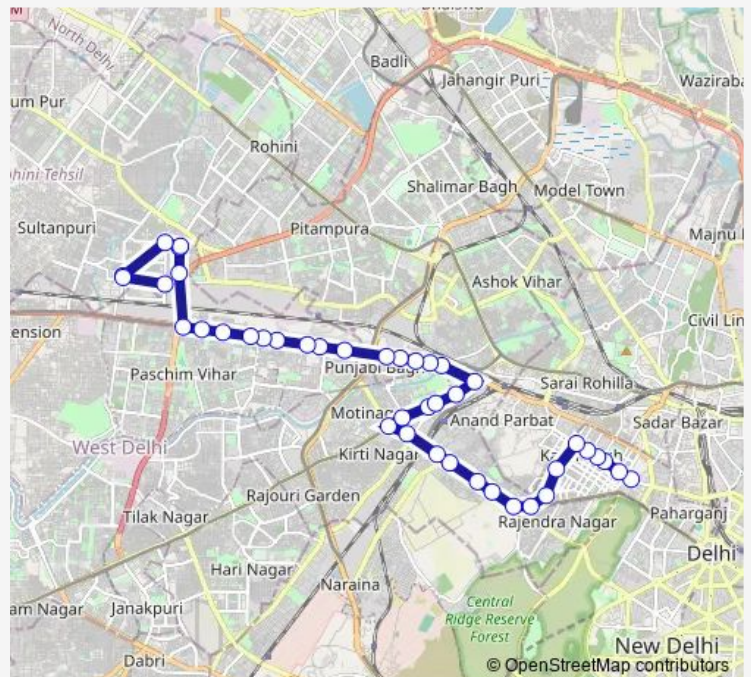

### Route schedule

Karol Bagh Terminal — Q Block Mangol Puri Terminal

Monday 06:40-21:22

Tuesday 06:40-21:22

Wednesday 06:40-21:22

Thursday 06:40-21:22

Friday 06:40-21:22

Saturday 06:40-21:22

Sunday 06:40-21:22

### Route info

Direction: Karol Bagh Terminal

Stops: 42

Trip Duration: 1 hour 22 min

■ 953up

Ashok Park Main

Ram Pura

Jai Dev Park