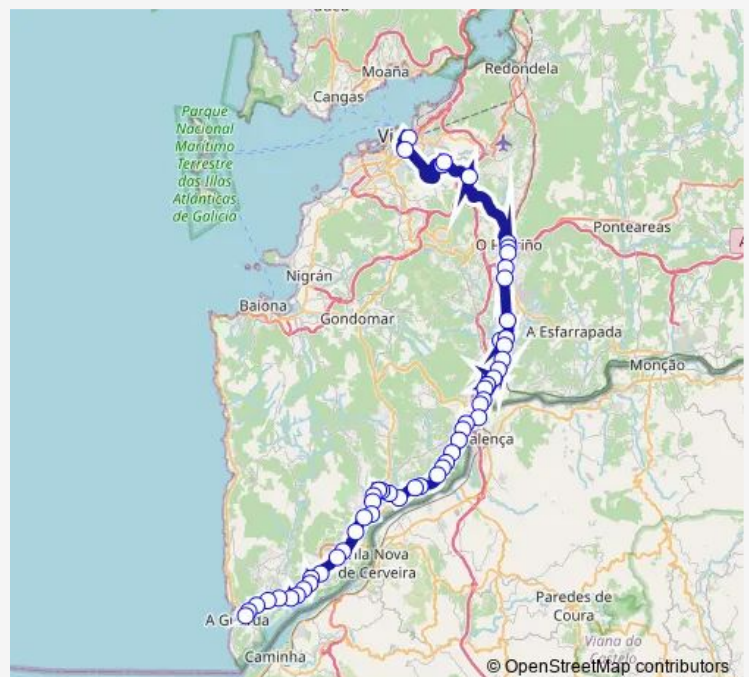

Thursday —

Friday 07:00-19:00

Saturday 11:00-18:00

Sunday 10:15-19:00

Route info

Direction: A Guarda

Stops: 53

Trip Duration: 1 hour 45 min

XG883004 — A Guarda-Tabagon-Goian-Torrón-Tui-Porriño-Vigo E.I

BusMaps

Forcadela

Carregal

Carregal (Cruce Taborda)

Amorín

Curras (Cruce Praia Fluvi

Curras

Route info

Direction: Vigo E.I.

Stops: 53

Trip Duration: 1 hour 45 min

Torrón

Curras

Curras (Cruce Praia Fluvi

Amorín