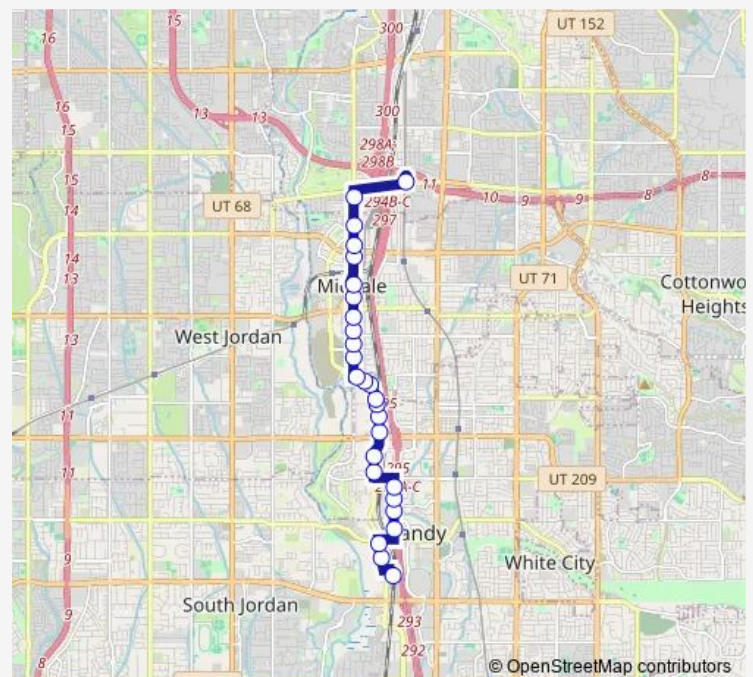

Thursday 06:15-20:45

Friday 06:15-20:45

Saturday —

Sunday —

Route info

Direction: Fashion Place West Station (Bay E)

Stops: 25

Trip Duration: 0 hour 23 min

F202 — Sandy Parkway Flex

300 W / 9900 S (Sb)

Jordan Gateway / 10000 S (Sb)

Jordan Gateway / Ultradent Dr (Sb)

South Jordan Station (Bay C)

Direction

South Jordan Station (Bay C) — Fashion Place West Station (Bay E)

27 stops

[Open route schedule](#)

South Jordan Station (Bay C)

Jordan Gateway / Ultradent Dr (Nb)

Jordan Gateway / 10000 S (Nb)

300 W / 9900 S (NB)

SLCC-Miller Campus (NB)

300 W / 9600 S (NB)

Thursday 05:50-20:50

Friday 05:50-20:50

Saturday —

Sunday —

Route info

Direction: South Jordan Station (Bay C)

Stops: 27

Trip Duration: 0 hour 24 min