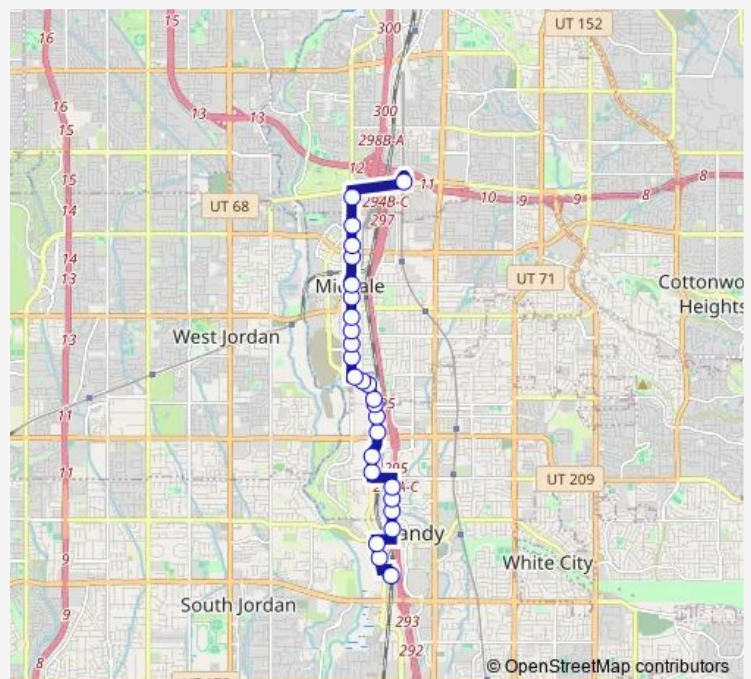

300 W / 9500 S (Sb)

300 W / 9600 S (Sb)

Slcc-Miller Campus (Sb)

Route schedule

Fashion Place West Station (Bay E) — South Jordan Station (Bay C)

Monday 06:15-20:45

Tuesday 06:15-20:45

Wednesday 06:15-20:45

Thursday 06:15-20:45

Friday 06:15-20:45

Saturday —

Sunday —

Route info

Direction: Fashion Place West Station (Bay E)

Stops: 25

Trip Duration: 0 hour 23 min

F202 — Sandy Parkway Flex

300 W / 9900 S (Sb)

Jordan Gateway / 10000 S (Sb)

Jordan Gateway / Ultradent Dr (Sb)

South Jordan Station (Bay C)

Direction

South Jordan Station (Bay C) — Fashion Place West Station (Bay E)

Thursday 05:50-20:50

Friday 05:50-20:50

Saturday —

Sunday —

Route info

Direction: South Jordan Station (Bay C)

Stops: 27

Trip Duration: 0 hour 24 min