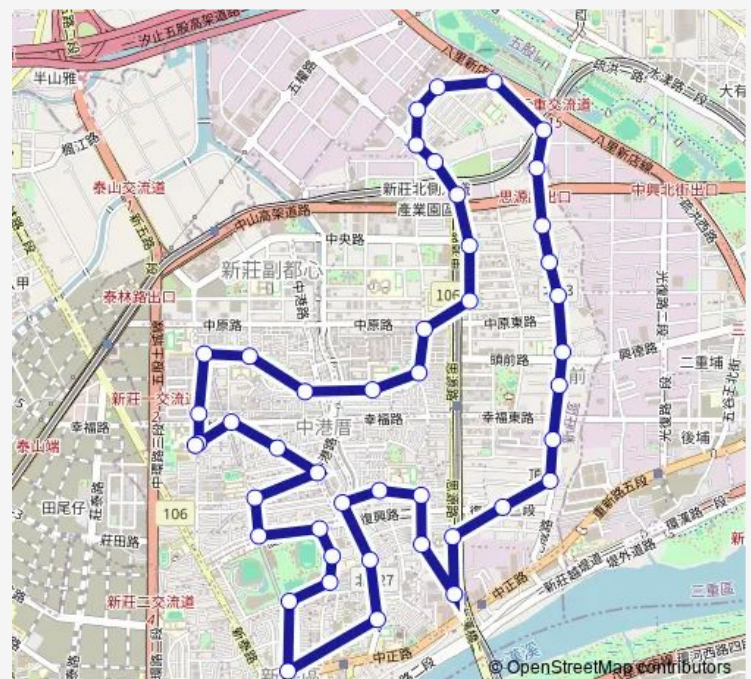

Direction

新莊高中 — 新莊高中

45 stops

[Open route schedule](#)

新莊高中

新莊高中(新莊文藝中心)

中平國中

榮富國小

中信街3號

昌隆街

福壽公園

頭前國中

福美公園

福基公園

捷運新北產業園區站

五工福慧路口

管理中心

五工三路口

五工二路口

興化國小

台貿二村

和風大苑

化成新北大道路口

頭前庄

善導庵

Route schedule

新莊高中 — 新莊高中

Monday 06:00-19:00

Tuesday 06:00-19:00

Wednesday 06:00-19:00

Thursday 06:00-19:00

Friday 06:00-19:00

Saturday 07:00-17:00

Sunday 07:00-17:00

Route info

Direction: 新莊高中

Stops: 45

Trip Duration: 14 hour 0 min

F202 — 文藝中心-新莊高中