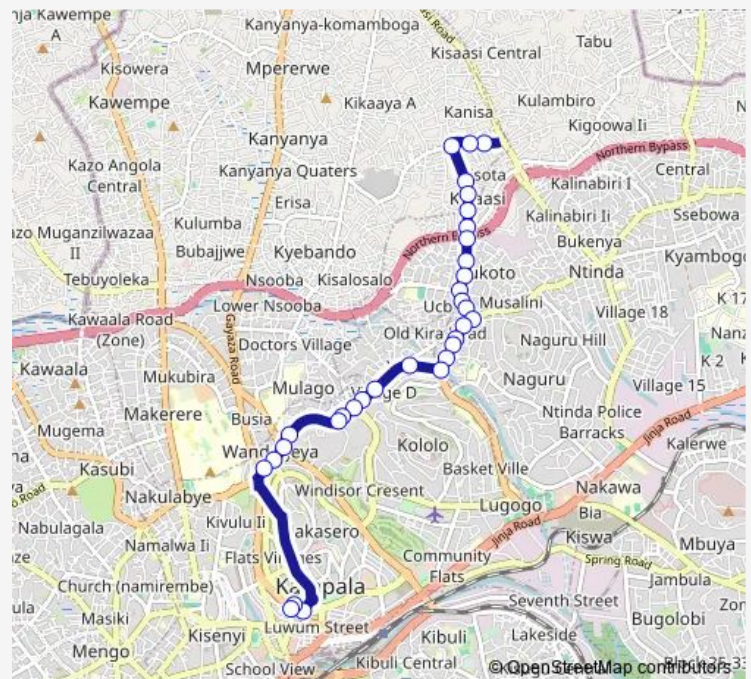

Kira Police Station

Dmark Mobile

Kamwokya (Kira Rd)

Route schedule

Teletubbies Infant School — City Square

Monday 06:30-19:00

Tuesday 06:30-19:00

Wednesday 06:30-19:00

Thursday 06:30-19:00

Friday 06:30-19:00

Saturday 06:30-19:00

Sunday 06:30-19:00

Route info

Direction: Teletubbies Infant School

Stops: 32

Trip Duration: 0 hour 55 min