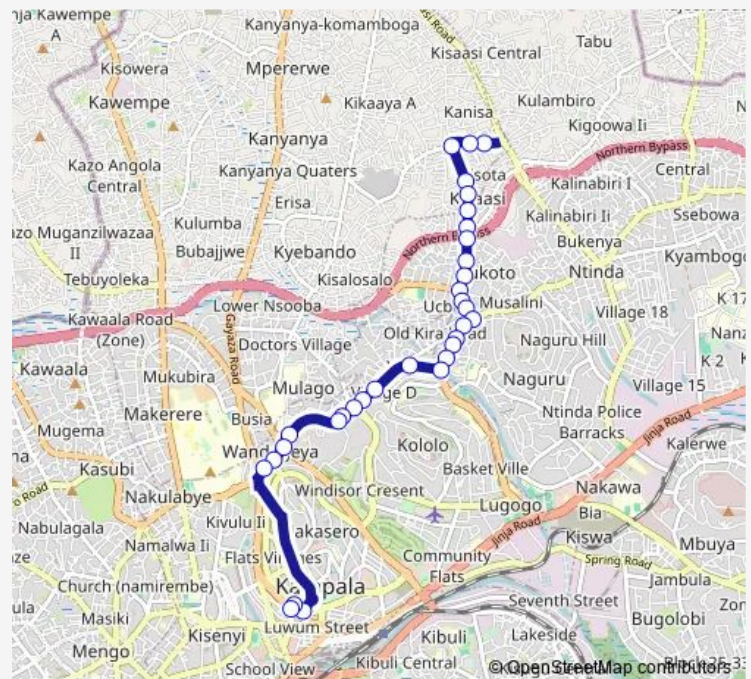

Kira Police Station

Dmark Mobile

Kamwokya (Kira Rd)

Route schedule

Teletubbies Infant School — City Square

Monday 06:30-19:00

Tuesday 06:30-19:00

Wednesday 06:30-19:00

Thursday 06:30-19:00

Friday 06:30-19:00

Saturday 06:30-19:00

Sunday 06:30-19:00

Route info

Direction: Teletubbies Infant School

Stops: 32

Trip Duration: 0 hour 45 min