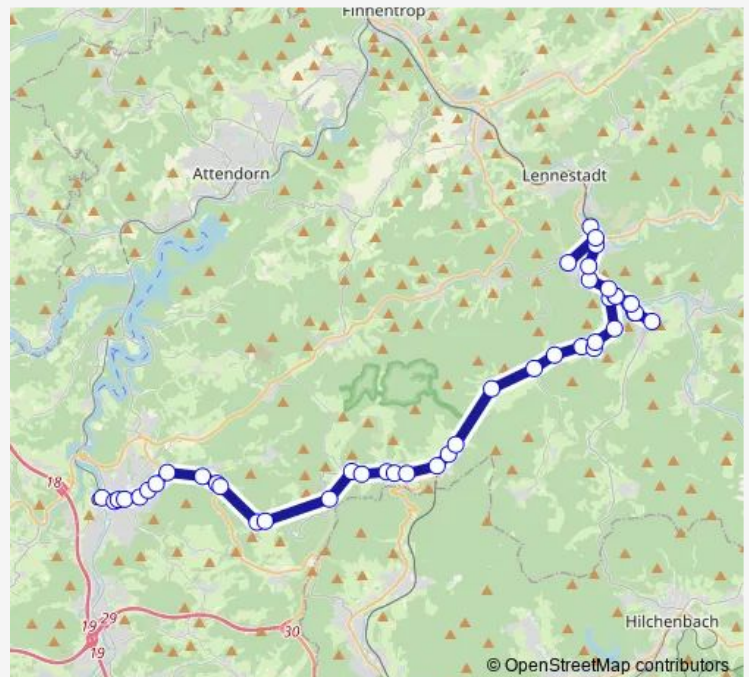

### Route schedule

Dutzwinkel — Altenhudem Zob

Monday 07:48

Tuesday 07:48

Wednesday 07:48

Thursday 07:48

Friday 07:48

Saturday —

### Route info

Direction: Dutzwinkel

Stops: 21

Trip Duration: 0 hour 29 min