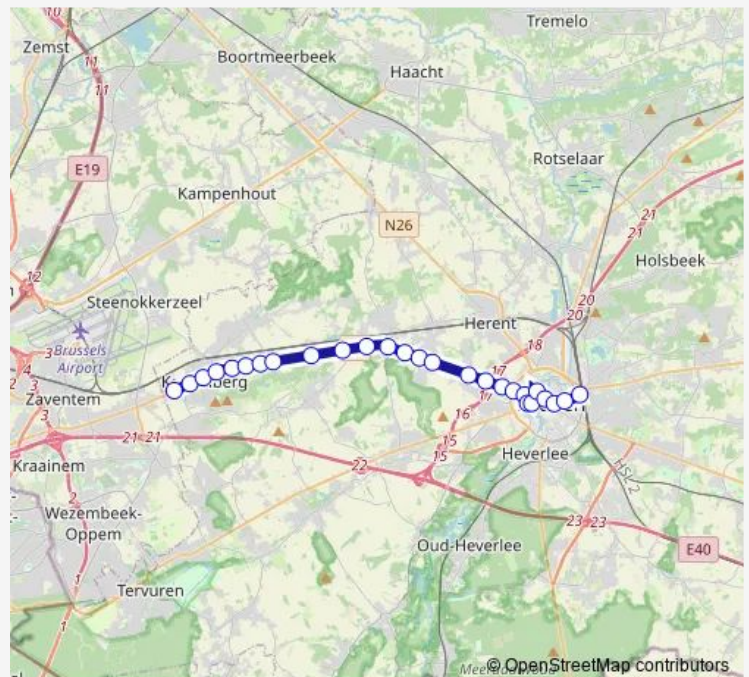

Erps-Kwerps D'leteren

Route schedule

Leuven Station perron 8 — Kortenberg Staca

Monday —

Tuesday 22:26-02:56<sup>+1</sup>

Wednesday 03:56-05:56

Thursday —

Friday —

Saturday —

Sunday —

Route info

Direction: Leuven Station perron 8

Stops: 27

Trip Duration: 0 hour 29 min

R90 — Feestbus Kortenberg - Leuven

Erps-Kwerps Prinsendreef