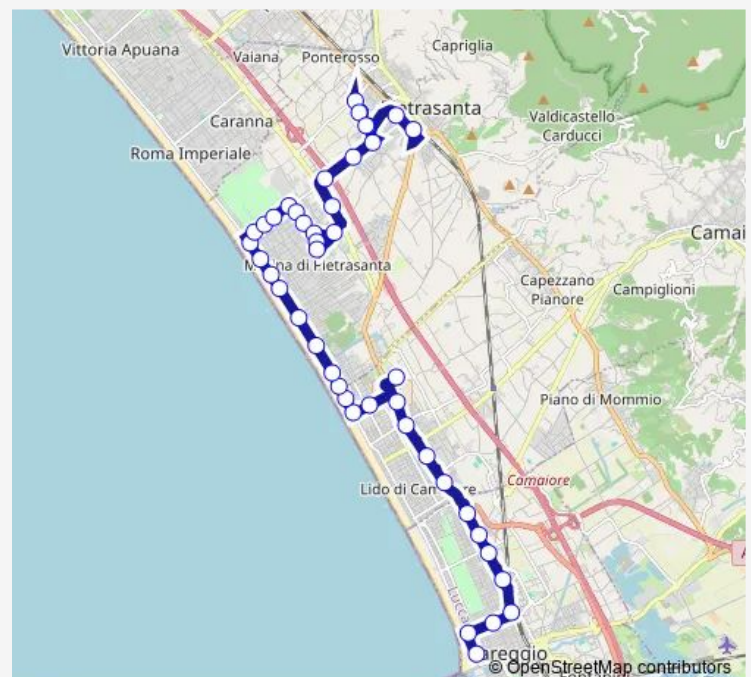

### Route schedule

Pietrasanta Terminal 1 — P.Za D'Azeglio Nord

Monday 06:39-20:20

Tuesday 06:39-20:20

Wednesday 06:39-20:20

Thursday 06:39-20:20

Friday 06:35-20:20

Saturday 06:39-20:20

### Route info

Direction: Pietrasanta Terminal 1

Stops: 46

Trip Duration: 0 hour 45 min

E26 — Pietrasanta-Viareggio-Massarosa

Fiumetto Apua 1

Fiumetto 2

V.Le Roma Bagno Franco