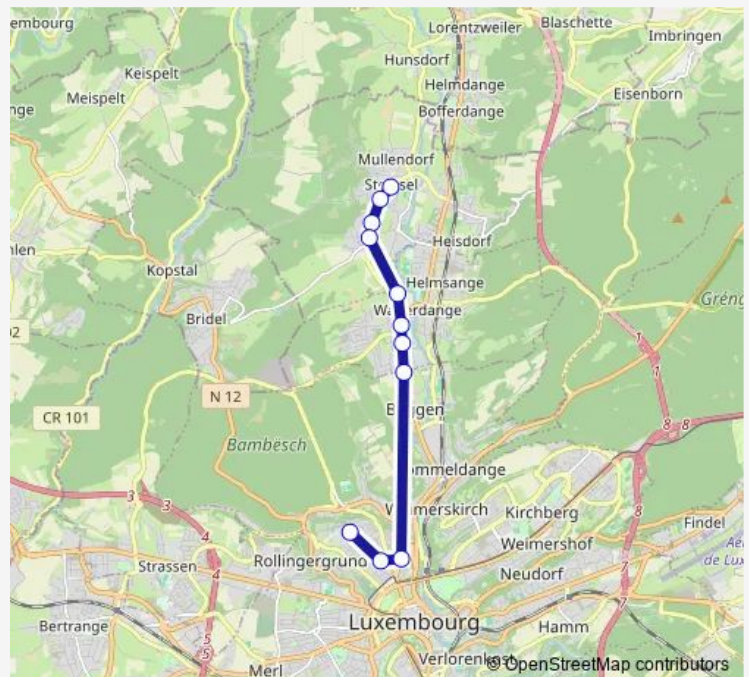

Monday 07:15

Tuesday 07:15

Wednesday 07:15

Thursday 07:15

Friday 07:15

Saturday —

Sunday —

Route info

Direction: Steinsel, Michel Rodange quai 2

Stops: 14

Trip Duration: 0 hour 29 min

E26

BusMaps

Direction

LUX Limpertsberg, Bd.P. Eyschen — Steinsel, Michel Rodange quai 2

13 stops

Direction: LUX Limpertsberg, Bd.P. Eyschen

Stops: 13

Trip Duration: 0 hour 19 min

Direction

Steinsel, Michel Rodange quai 2 — LUX Limpertsberg, L.T. Centre 5

11 stops

[Open route schedule](#)

Steinsel, Michel Rodange quai 2

Friday 07:15

Saturday —

Sunday —

Route info

Direction: Steinsel, Michel Rodange quai 2

Stops: 11

Trip Duration: 0 hour 25 min

Direction