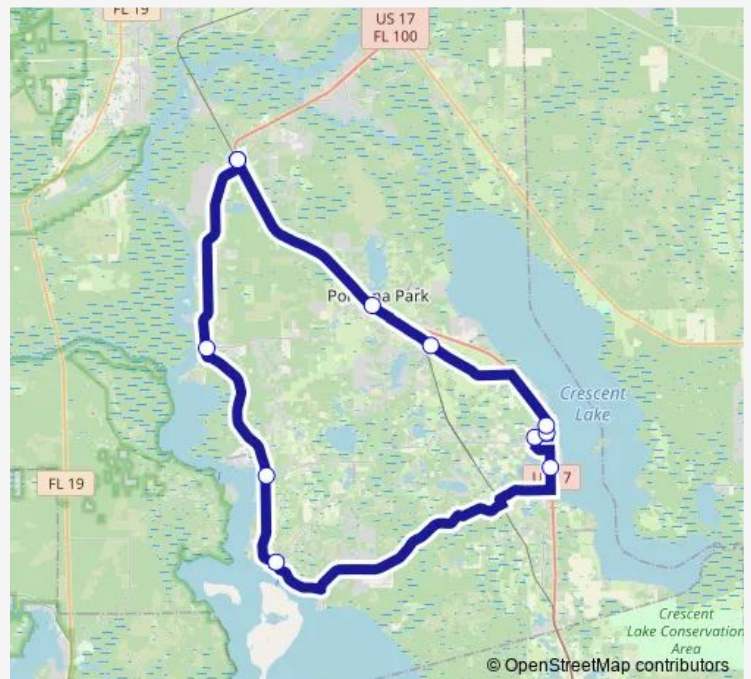

Bus South Putnam Feeder 2

[Go to website](#)

Direction
undefined — undefined

0 stops

[Open route schedule](#)

Route schedule
undefined — undefined

Monday	10:00-14:00
Tuesday	05:00-07:00
Wednesday	10:00-14:00
Thursday	05:00-07:00
Friday	10:00-14:00
Saturday	—
Sunday	—

Route info

Direction:
Stops: 0
Trip Duration: — min

South Putnam Feeder 2

Bus time schedules and route maps are available in an offline PDF at busmaps.com. Use the busmaps.com website to see live bus times, train schedule or subway schedule, and step-by-step directions for all public transit in