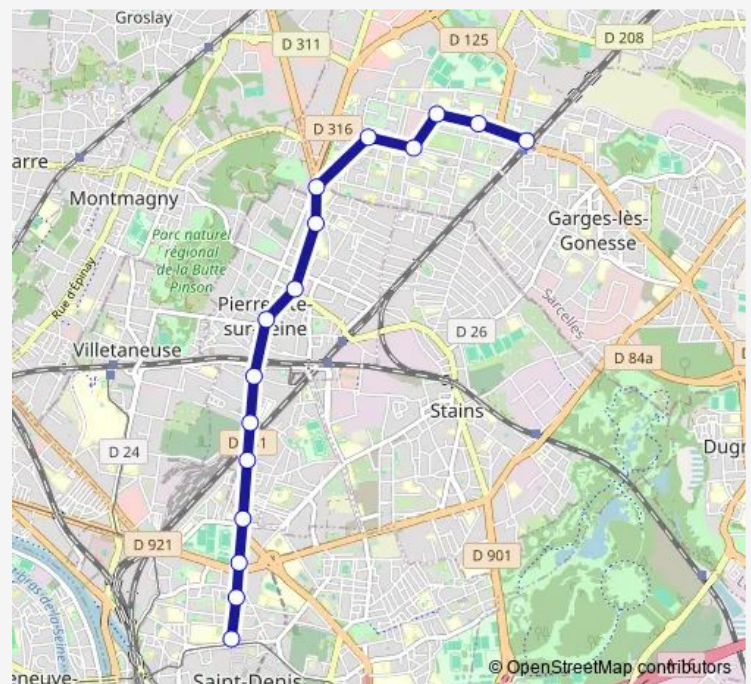

Guynemer

Roger Semât

Baudelaire

Marché de Saint-Denis

Route schedule

Garges - Sarcelles — Marché de Saint-Denis

Monday	05:27-00:30 ⁺¹
Tuesday	05:26-00:30 ⁺¹
Wednesday	05:27-00:30 ⁺¹
Thursday	05:27-00:30 ⁺¹
Friday	05:42-01:30 ⁺¹
Saturday	05:31-01:30 ⁺¹
Sunday	06:32-00:30 ⁺¹

Route info

Direction: Garges - Sarcelles

Stops: 16

Trip Duration: 0 hour 23 min

Direction

Marché de Saint-Denis — Garges - Sarcelles

16 stops

[Open route schedule](#)