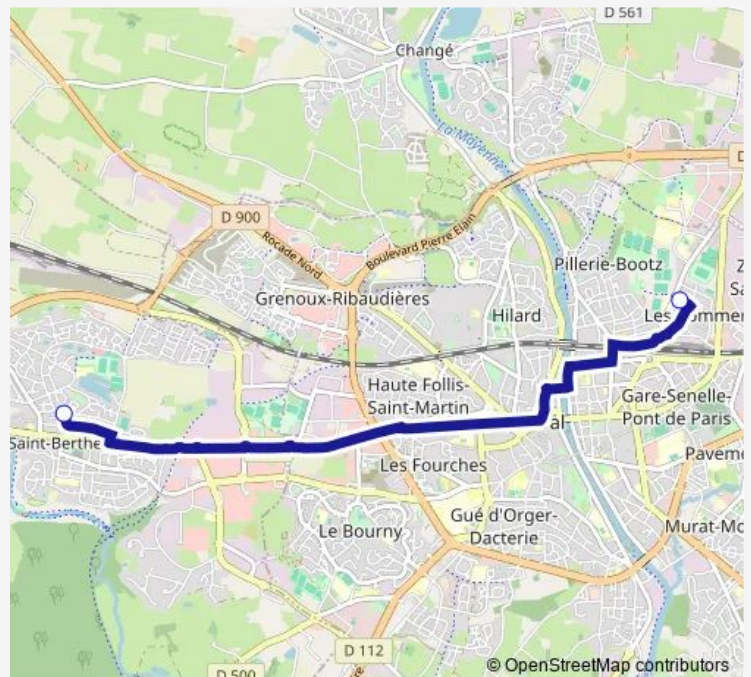

Bus STAD Noctul Stade Rive Droite

[Go to website](#)**Direction**

Carrés — Mermoz

2 stops

[Open route schedule](#)

Carrés

Mermoz

Route schedule

Carrés — Mermoz

Monday	—
Tuesday	—
Wednesday	—
Thursday	—
Friday	22:00
Saturday	—
Sunday	—

Route info

Direction: Carrés

Stops: 2

Trip Duration: 0 hour 30 min

STAD — Noctul Stade Rive Droite

STAD Bus time schedules and route maps are available in an offline PDF at busmaps.com. Use the busmaps.com website to see live bus times, train schedule or subway schedule, and step-by-step directions for all public transit in Laval