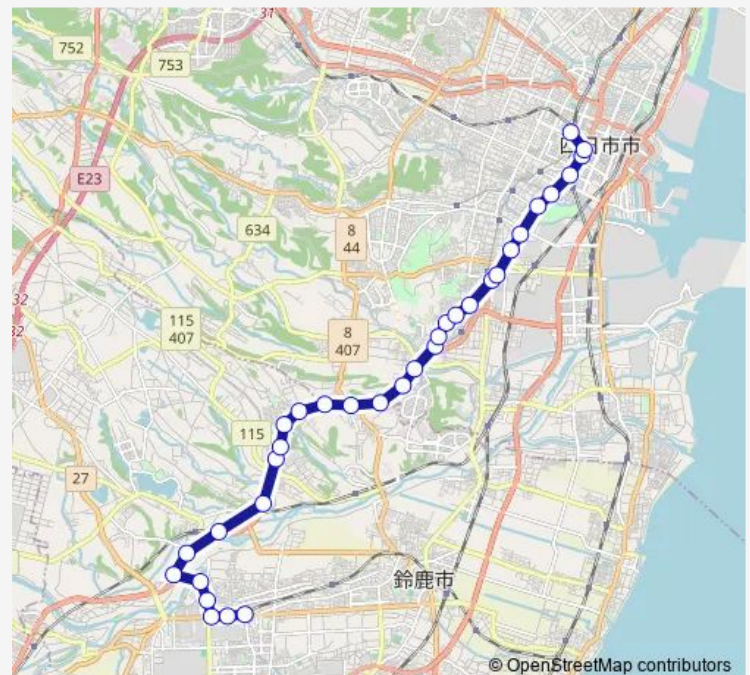

Thursday 07:10-18:50

Friday 07:10-18:50

Saturday 07:10-18:30

Sunday 07:10-18:30

Route info

Direction: 平田町駅

Stops: 33

Trip Duration: 0 hour 44 min

Friday 18:45

Saturday 18:35

Sunday 18:35

Route info

Direction: 近鉄四日市

Stops: 24

Trip Duration: 0 hour 35 min

Direction