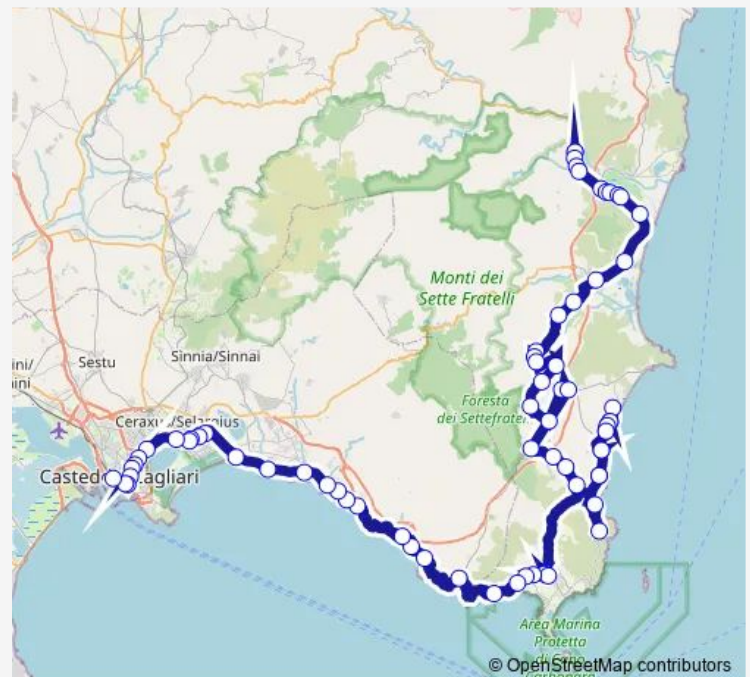

### Route schedule

Cagliari Autostazione Arst — SAN Vito Cabina Enel

Monday 07:00-14:05

Tuesday 07:00-14:05

Wednesday 07:00-14:05

Thursday 07:00-14:05

Friday 07:00-14:05

Saturday 07:00-14:05

### Route info

Direction: Cagliari Autostazione Arst

Stops: 59

Trip Duration: 3 hour 15 min

Linea 101 — Cagliari - Villasimius - Costa REI - S.Vito

SP 17 Country Club

Torre Delle Stelle-Cannesisa

Cant. Solanas