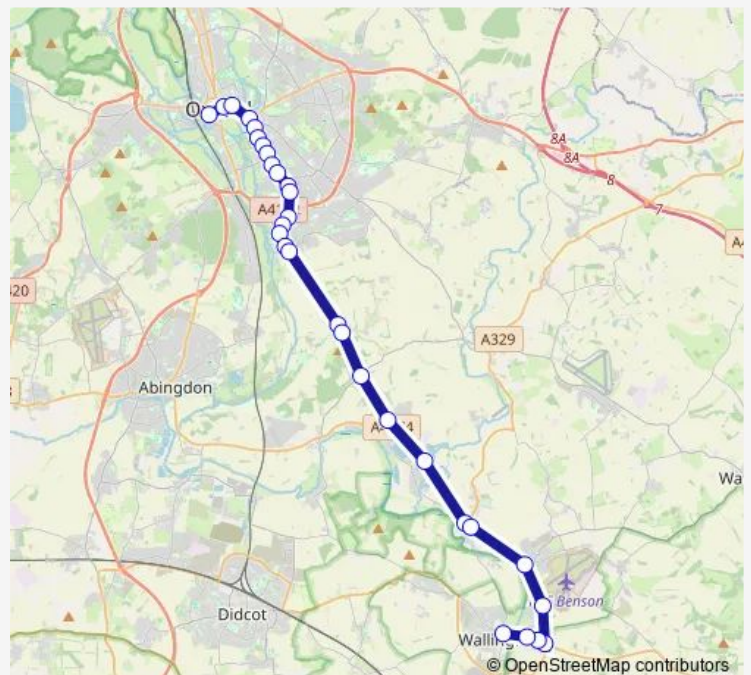

### Route schedule

Market Place — Westgate

Monday —

Tuesday —

Wednesday —

Thursday —

Friday 00:47-02:17

Saturday 00:47-02:17

### Route info

Direction: Market Place

Stops: 33

Trip Duration: 0 hour 36 min

■ NX40 — Oxford - Wallingford

BusMaps

Iffley Turn

Henley Avenue

## Direction

Westgate — Market Place

30 stops

[Open route schedule](#)

Westgate

High Street

Queens Lane

The Plain

## Route info

Direction: Westgate

Stops: 30

Trip Duration: 0 hour 37 min

Benson Lane

Meadow Lane

Home Farm

Church