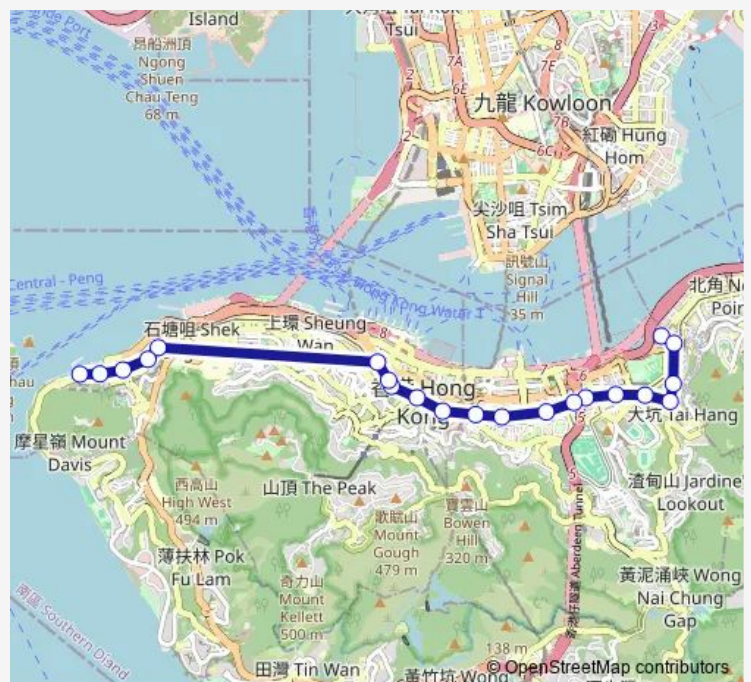

Route schedule

[Ctb] Causeway BAY (Whitfield Road) — [Ctb] Kennedy Town[[Kmb+Ctb] Kennedy Town BUS Terminus/
Kennedy Town

Monday	06:00-22:00
Tuesday	06:00-22:00
Wednesday	06:00-22:00
Thursday	06:00-22:00
Friday	06:00-22:00
Saturday	06:00-18:00
Sunday	—

Route info

Direction: [Ctb] Causeway BAY (Whitfield Road)

Stops: 21

Trip Duration: 0 hour 54 min

■ 5X — Kennedy Town - Causeway BAY (Whitfield Road)

[Ctb] Bank OF China Tower, Queensway[[Kmb+Ctb]
Bank OF China Tower/
Bank OF China Tower,
Queensway[[Kmb] Bank OF China Tower

Monday	—
Tuesday	—
Wednesday	—
Thursday	—
Friday	—
Saturday	—
Sunday	06:00

Route info

Direction: [Ctb] Causeway BAY (Whitfield Road)

Stops: 21

Trip Duration: 0 hour 56 min

[Ctb] Pottinger Street, Connaught Road Central[[Db] Connaught Road Central Outside Chinese General Chamber OF Commerce Building][Kmb+Ctb] Pottinger Street/
Pottinger Street, Connaught Road Central[[Kmb] Pottinger Street[[Pi] 22-23 Connaught Road Central

Saturday 06:45-19:15

Sunday 08:00-18:30

Route info

Direction: [Ctb] Kennedy Town|[Kmb+Ctb] Kennedy Town BUS Terminus/
Kennedy Town

Stops: 22

Trip Duration: 0 hour 53 min

[Ctb] Tonnochy Road, Hennessy Road[[Kmb+Ctb] Tonnochy Road/
Tonnochy Road, Hennessy Road[[Kmb] Tonnochy Road