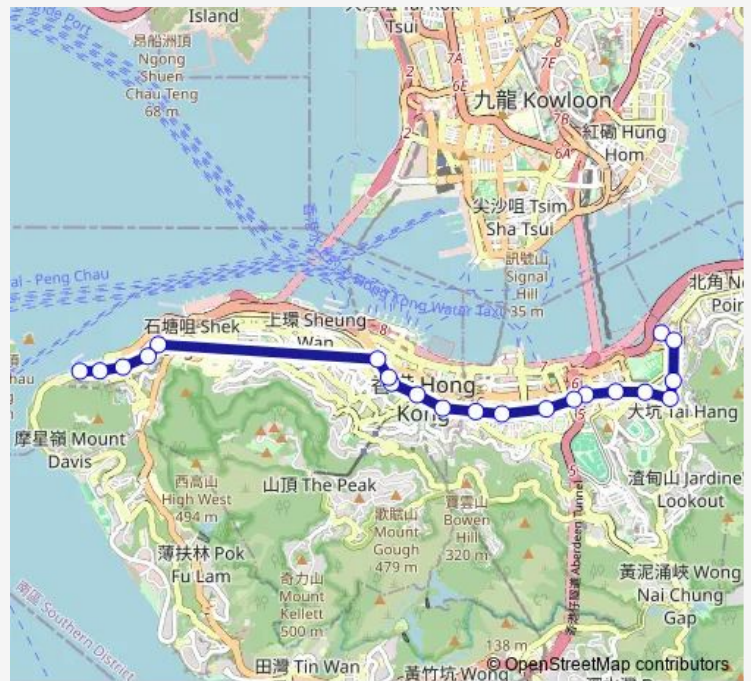

Route schedule
[Ctb] Causeway BAY (Whitfield Road) — [Ctb] Kennedy Town[[Kmb+Ctb] Kennedy Town BUS Terminus/
Kennedy Town

Monday	06:00-22:00
Tuesday	06:00-22:00
Wednesday	06:00-22:00
Thursday	06:00-22:00
Friday	06:00-22:00
Saturday	06:00-18:00
Sunday	—

Route info
Direction: [Ctb] Causeway BAY (Whitfield Road)
Stops: 21
Trip Duration: 0 hour 51 min

■ 5x — Kennedy Town - Causeway BAY (Whitfield Road) **BusMaps**