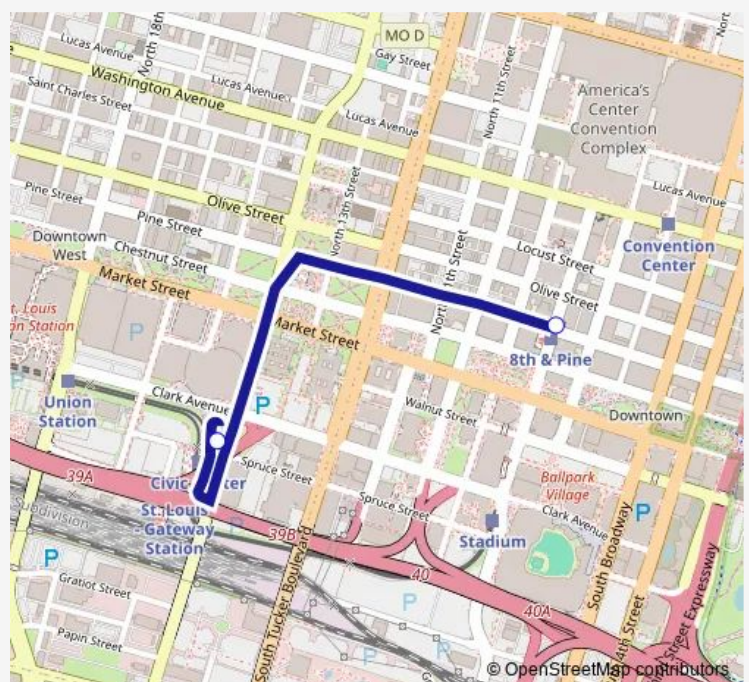

Bus 5X ML Station Shuttle Cctc-8pin

[Go to website](#)

Direction

8TH Street @ Pine Metrolink Wb — Civic Center Transit Center

2 stops

[Open route schedule](#)

8TH Street @ Pine Metrolink Wb

Civic Center Transit Center

Route schedule

8TH Street @ Pine Metrolink Wb — Civic Center Transit Center

| | |
|-----------|---------------------------|
| Monday | 04:05-00:17 ⁺¹ |
| Tuesday | 04:05-00:17 ⁺¹ |
| Wednesday | 04:05-00:17 ⁺¹ |
| Thursday | 04:05-00:17 ⁺¹ |
| Friday | 04:05-00:17 ⁺¹ |
| Saturday | 04:05-00:17 ⁺¹ |
| Sunday | 04:05-00:17 ⁺¹ |

Route info

Direction: 8TH Street @ Pine Metrolink Wb

Stops: 2

Trip Duration: 0 hour 5 min

5X — ML Station Shuttle Cctc-8pin

Direction

Civic Center Transit Center — 8TH Street @ Pine
Metrolink Wb

2 stops

[Open route schedule](#)

Civic Center Transit Center

8TH Street @ Pine Metrolink Wb

Route schedule

Civic Center Transit Center — 8TH Street @ Pine
Metrolink Wb

| | |
|-----------|---------------------------|
| Monday | 04:00-00:12 ⁺¹ |
| Tuesday | 04:00-00:12 ⁺¹ |
| Wednesday | 04:00-00:12 ⁺¹ |
| Thursday | 04:00-00:12 ⁺¹ |
| Friday | 04:00-00:12 ⁺¹ |
| Saturday | 04:00-00:12 ⁺¹ |
| Sunday | 04:00-00:12 ⁺¹ |