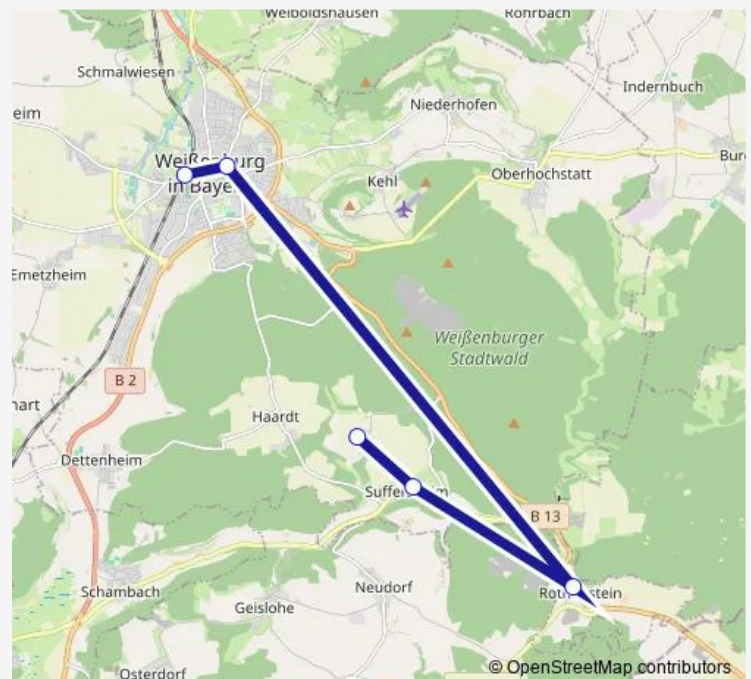

Direction

Rothenstein — Weißenburg (Bay)

5 stops

[Open route schedule](#)

Rothenstein

Suffersheim Mitte

Heuberg (b. Weißenburg/Bay)

Weißenburg Plerrer/ Aok

Weißenburg (Bay)

Route schedule

Rothenstein — Weißenburg (Bay)

Monday	07:04-17:54
Tuesday	07:04-17:54
Wednesday	07:04-17:54
Thursday	07:04-17:54
Friday	07:04-17:54
Saturday	08:54-13:54
Sunday	—

Route info

Direction: Rothenstein

Stops: 5

Trip Duration: 0 hour 23 min

Direction

Weißenburg (Bay) — Heuberg (b. Weißenburg/Bay)

5 stops

[Open route schedule](#)

Weißenburg (Bay)

Route info

Direction: Weißenburg (Bay)

Stops: 5

Trip Duration: 0 hour 24 min

693.2 Bus time schedules and route maps are available in an offline PDF at busmaps.com. Use the busmaps.com website to see live bus times, train schedule or subway schedule, and step-by-step directions for all public transit in Weissenburg in Bayern