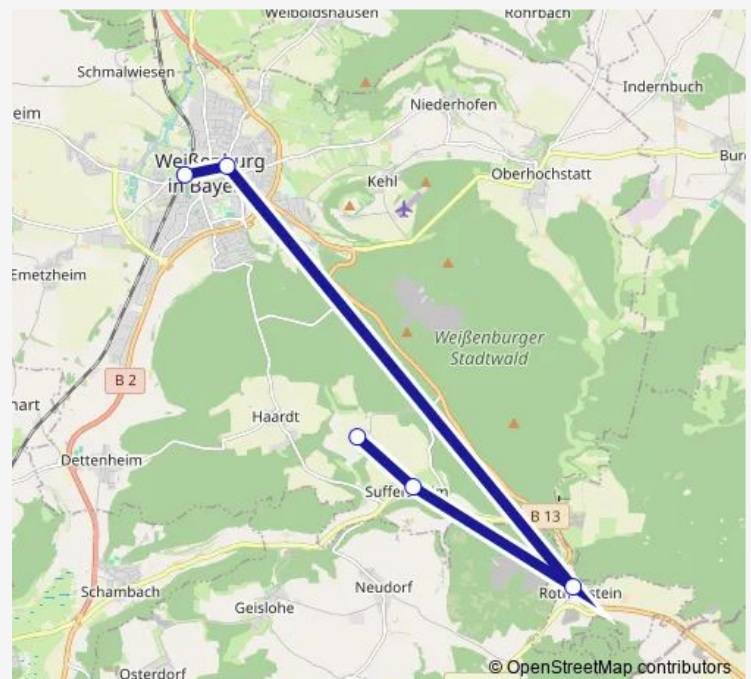

### Direction

Weißenburg (Bay) — Heuberg (b. Weißenburg/Bay)

5 stops

[Open route schedule](#)

Weißenburg (Bay)

Weißenburg Plerrer

Rothenstein

Suffersheim Mitte

### Route schedule

Weißenburg (Bay) — Heuberg (b. Weißenburg/Bay)

Monday 06:40-18:40

Tuesday 06:40-18:40

Wednesday 06:40-18:40

Thursday 06:40-18:40

Friday 06:40-18:40

Saturday 08:40-13:40

### Route info

Direction: Weißenburg (Bay)

Stops: 5

Trip Duration: 0 hour 24 min

**Direction**

Rothenstein — Weißenburg (Bay)

5 stops

[Open route schedule](#)

## Route schedule

Rothenstein — Weißenburg (Bay)

Monday	07:04-17:54
Tuesday	07:04-17:54
Wednesday	07:04-17:54
Thursday	07:04-17:54
Friday	07:04-17:54
Saturday	08:54-13:54
Sunday	—