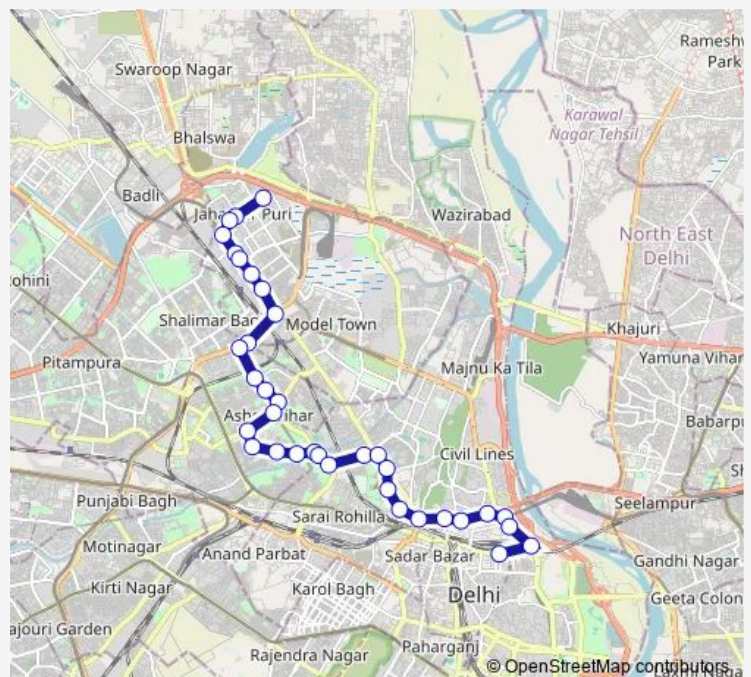

### Route schedule

E Block Jahangir Puri Terminal — Old Delhi Railway Station

Monday 04:45-21:50

Tuesday 04:45-21:50

Wednesday 04:45-21:50

Thursday 04:45-21:50

Friday 04:45-21:50

Saturday 04:45-21:50

### Route info

Direction: E Block Jahangir Puri Terminal

Stops: 35

Trip Duration: 1 hour 4 min

142down

BusMaps

Sindhora Kalan

Shakti Nagar Nangia Park