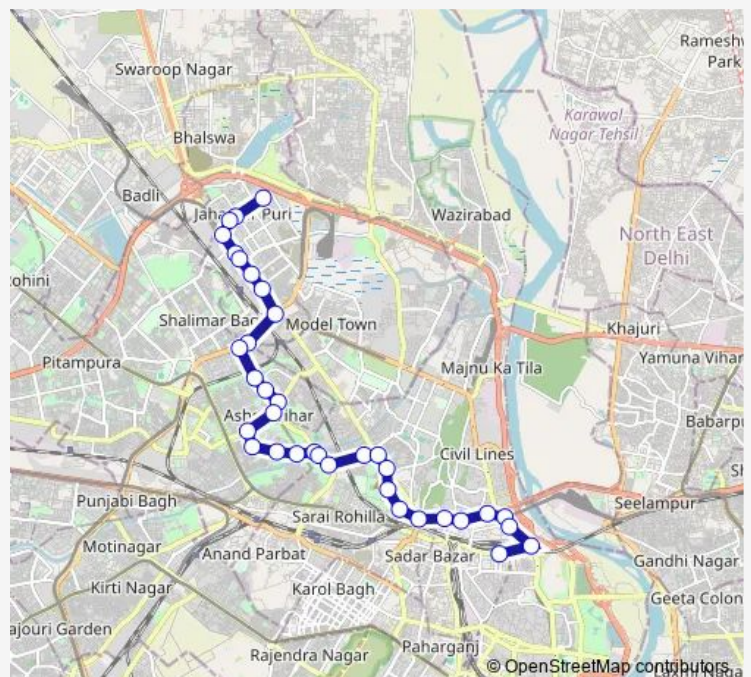

Bharat Nagar

Bharat Nagar Crossing / Sri Nagar Colony

Shri Nagar Colony

Route schedule

E Block Jahangir Puri Terminal — Old Delhi Railway Station

Monday 04:45-21:50

Tuesday 04:45-21:50

Wednesday 04:45-21:50

Thursday 04:45-21:50

Friday 04:45-21:50

Saturday 04:45-21:50

Sunday 04:45-21:50

Route info

Direction: E Block Jahangir Puri Terminal

Stops: 35

Trip Duration: 1 hour 4 min