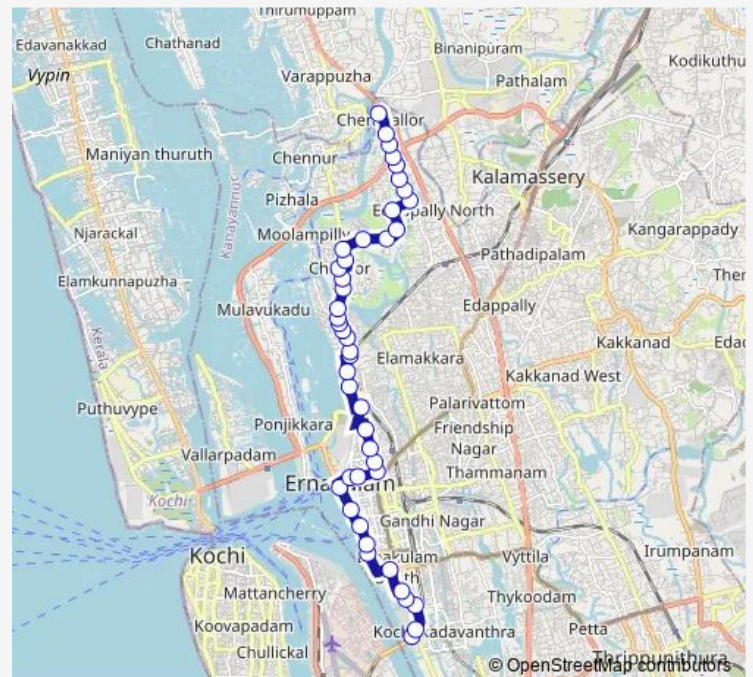

Lourde's Hospital

School Padi

Vaduthala Gate

Route schedule

Thevara Junction — Cheranalloor

Monday 06:00

Tuesday 06:00

Wednesday 06:00

Thursday 06:00

Friday 06:00

Saturday 06:00

Sunday 06:00

Route info

Direction: Thevara Junction

Stops: 44

Trip Duration: 0 hour 49 min