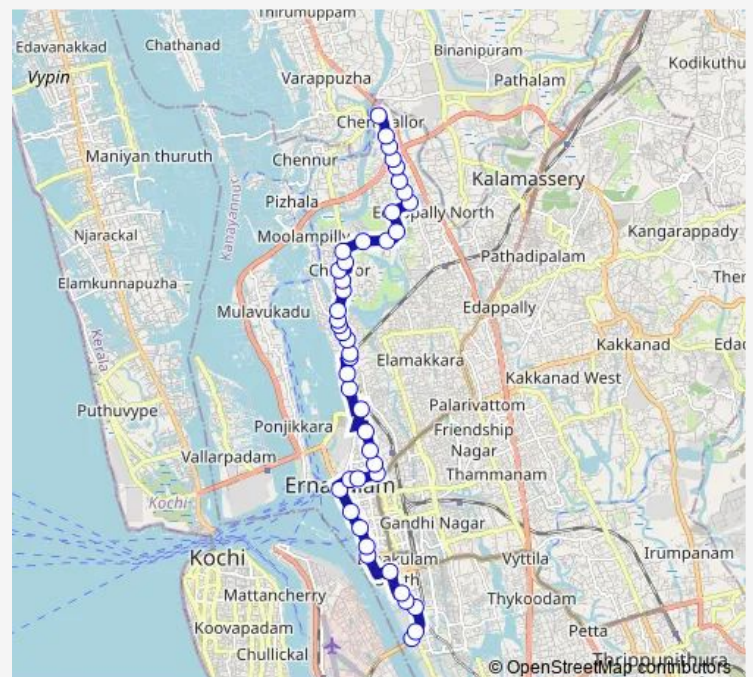

### Route schedule

Thevara Junction — Cheranalloor

Monday 06:00

Tuesday 06:00

Wednesday 06:00

Thursday 06:00

Friday 06:00

Saturday 06:00

### Route info

Direction: Thevara Junction

Stops: 44

Trip Duration: 0 hour 49 min

Cheranellore ↔ Thevara

Don Bosco

Kurishupalli

Vaduthala Valavu

Atlantis

Cochin Shipyard

Thevara Junction

Bus time schedules and route maps are available in an offline PDF at [busmaps.com](http://busmaps.com). Use the [busmaps.com](http://busmaps.com) website to see live bus times, train schedule or subway schedule, and step-by-step directions for all public transit in Kanayannur