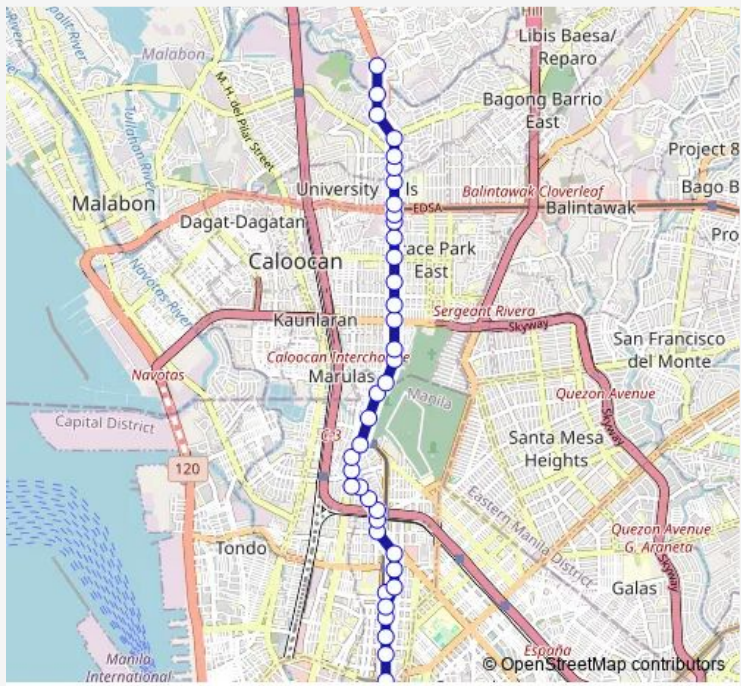

Bus BBB Tullahan Recto via F Huertas Oroquieta

[Go to website](#)

**Direction**  
 LRT Doroteo Jose-Recto Station Walkway / Rizal Avenue Intersection, Manila — Calalang General Hospital, Macarthur Highway, Malabon City

38 stops

[Open route schedule](#)

- LRT Doroteo Jose-Recto Station Walkway / Rizal Avenue Intersection, Manila
- Jose R. Reyes Memorial Medical Center, Rizal Avenue, Manila
- Lope De Vega / Oroquieta Intersection, Manila
- Oroquieta / Mayhaligue Intersection, Manila
- Oroquieta / Bambang Intersection, Manila
- Oroquieta / Alvarez Intersection, Manila
- San Lazaro / Oroquieta Intersection, Manila
- Oroquieta, Manila
- Camarines, Manila
- Tomas Mapua / Batangas Intersection, Manila
- T. Mapua / Laguna Intersection, Quezon City
- T. Mapua / New Antipolo Intersection, Quezon City
- T Bugallon Street / Cavite Intersection, Quezon City
- T Bugallon Street, Quezon City
- Jose Abad Santos Avenue / T Bugallon Street Intersection, Quezon City
- Jose Abad Santos Avenue, Quezon City
- Jose Abad Santos Avenue / Corregidor Intersection, Quezon City

Route schedule

LRT Doroteo Jose-Recto Station Walkway / Rizal Avenue Intersection, Manila — Calalang General Hospital, Macarthur Highway, Malabon City

|           |       |
|-----------|-------|
| Monday    | 00:00 |
| Tuesday   | 00:00 |
| Wednesday | 00:00 |
| Thursday  | 00:00 |
| Friday    | 00:00 |
| Saturday  | 00:00 |
| Sunday    | 00:00 |

**Route info**

Direction: LRT Doroteo Jose-Recto Station Walkway / Rizal Avenue Intersection, Manila

Stops: 38

Trip Duration: 0 hour 48 min

Jose Abad Santos Avenue / Morong Intersection, Quezon City

P. Sevilla Street / 2th Avenue West Intersection, Caloocan City