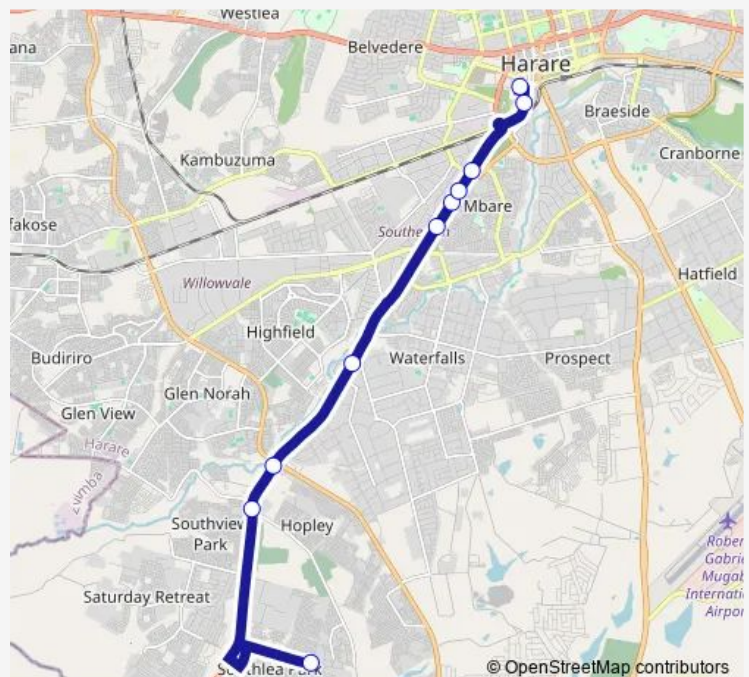

Star Fm

Zuva Filling Station

Lobels Bakeries

Z.B.C. Radio Zimbabwe, Simon Mazorodze Road

Busstop

Market Square

### Route schedule

Seventh Day Adventist Southley Park — Market Square

Monday 11:06

Tuesday 11:06

Wednesday 11:06

Thursday 11:06

Friday 11:06

Saturday 11:06

### Route info

Direction: Seventh Day Adventist Southley Park

Stops: 10

Trip Duration: 0 hour 35 min

Southlea Park to Market Square

Communal Taxi Service time schedules and route maps are available in an offline PDF at [busmaps.com](https://busmaps.com). Use the [busmaps.com](https://busmaps.com) website to see live bus times, train schedule or subway schedule, and step-by-step directions for all public transit in Harare