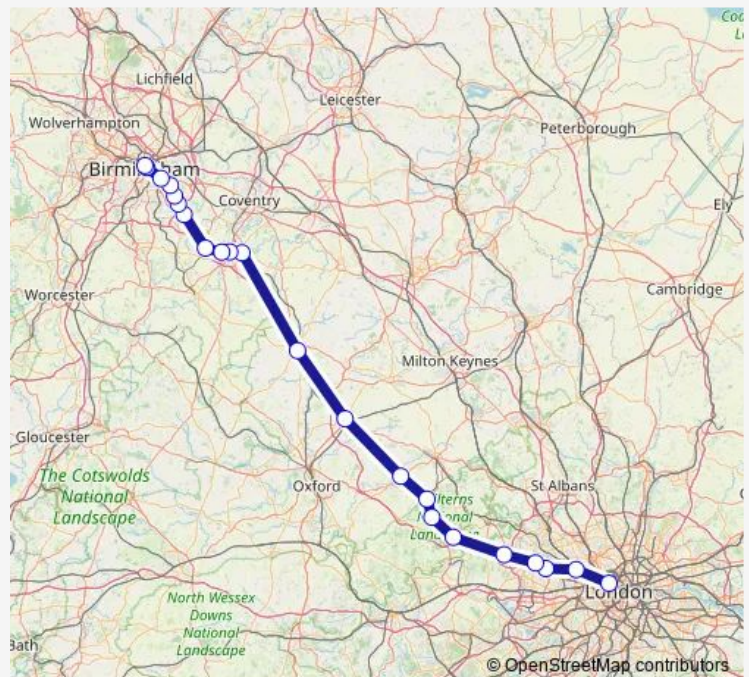

### Direction

London Marylebone — Birmingham Snow Hill

22 stops

[Open route schedule](#)

- London Marylebone
- Wembley Stadium
- South Ruislip
- West Ruislip
- Gerrards Cross
- Seer Green
- High Wycombe
- Saunderton
- Princes Risborough
- Haddenham & Thame Parkway
- Bicester North
- Kings Sutton
- Banbury
- Leamington Spa
- Warwick
- Hatton (Warks)
- Lapworth
- Dorridge
- Solihull
- Tyseley
- Birmingham Moor Street

### Route schedule

London Marylebone — Birmingham Snow Hill

Monday	16:24
Tuesday	16:24
Wednesday	16:24
Thursday	16:24
Friday	16:24
Saturday	—
Sunday	—

### Route info

Direction: London Marylebone

Stops: 22

Trip Duration: 2 hour 48 min

■ Ch:Myb->Bsw — CH train service from MYB to Bsw

## Route info

Direction: London Marylebone

Stops: 21

Trip Duration: 2 hour 1 min