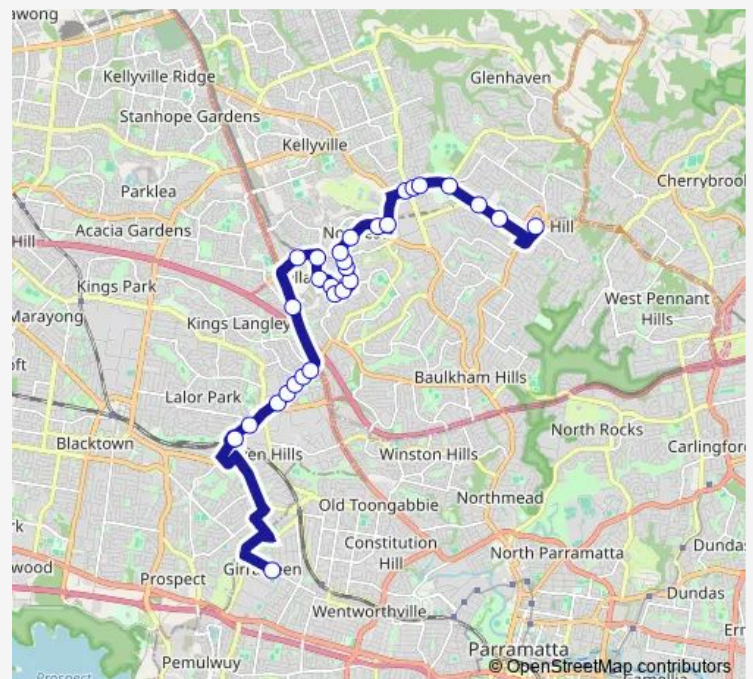

Old Windsor Rd Opp Norbrik Dr

Norwest Bvd After Lexington Dr

Westwood Way After Norwest Blvd

Westwood Way Before Bella Vista Dr

Bella Vista Dr Opp Archdall Gr

Bella Vista Dr At Hindle Tce

Bella Vista Dr At Orangery Pl

Bella Vista Dr At Woodward Tce

Reston Grange Opp Whiteman Av

Reston Grange At Stock Farm Av

Reston Grange At Norwest Bvd

Norwest Bvd Opp Norwest Station

Norwest Bvd At Columbia Ct

Route schedule

Girraween High School, Gilba Rd — Castle Hill Station, Old Northern Rd, Stand B

Monday 15:15

Tuesday 15:15

Wednesday 15:15

Thursday 15:15

Friday 15:15

Saturday —

Sunday —

Route info

Direction: Girraween High School, Gilba Rd

Stops: 29

Trip Duration: 1 hour 1 min

2500 — Girraween HS to Castle Hill via Norwest

Windsor Rd After Norwest Bvd

Showground Rd Before Green Rd

Showground Rd After Green Rd