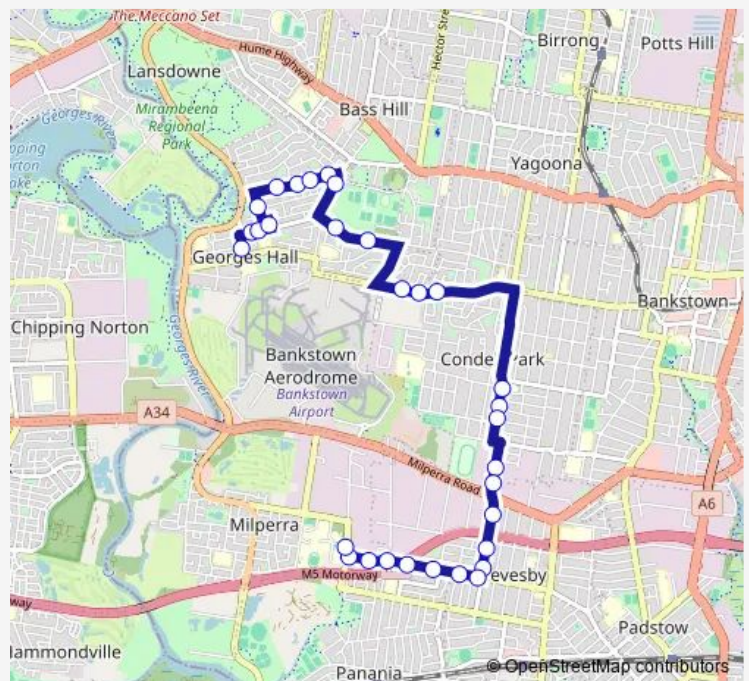

Condell Park Public School, Edgar St

Edgar St At Winifred St

Edgar St At Yanderra St

Edgar St After Ilma St

Edgar St Before Milperra Rd

Route schedule

Georges Cres At Beale St — Mount St Joseph Secondary School, Horsley Rd

Monday	07:40
Tuesday	07:40
Wednesday	07:40
Thursday	07:40
Friday	07:40
Saturday	—
Sunday	—

Route info

Direction: Georges Cres At Beale St

Stops: 31

Trip Duration: 0 hour 23 min

S606 — Birdwood Rd at Birdwood Lne, Georges Hall to Mt St Joseph Hs **BusMaps**

Beaconsfield St Opp Marigold St

213 Beaconsfield St

Beaconsfield St At Horsley Rd

Mount St Joseph Secondary School, Horsley Rd

S606 School Bus time schedules and route maps are available in an offline PDF at busmaps.com. Use the busmaps.com website to see live bus times, train schedule or subway schedule, and step-by-step directions for all public transit in Liverpool