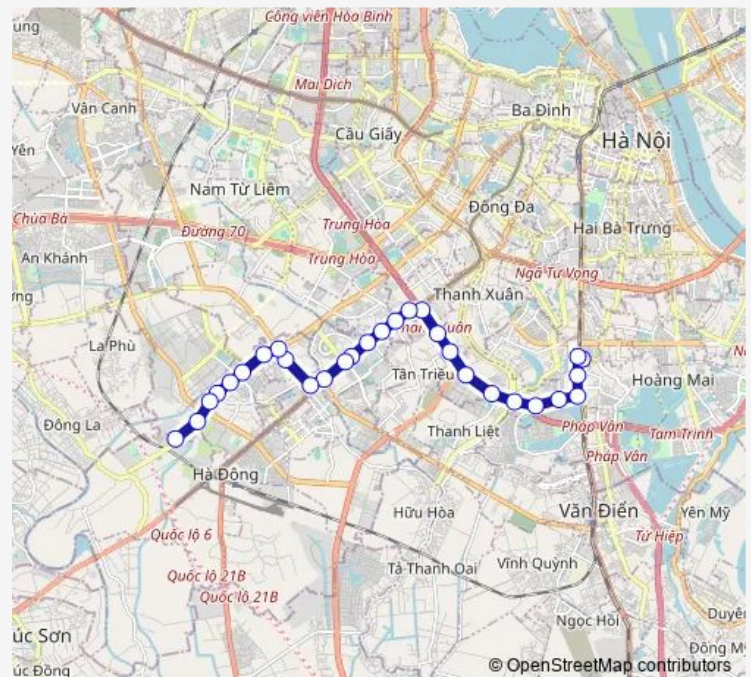

Stop_103_1_S18

Stop_22c_1_S20

Stop_22c_1_S21

Route schedule

Stop_06b_2_S27 — Stop_22c_1_S29

Monday 06:30-19:40

Tuesday 06:30-19:40

Wednesday 06:30-19:40

Thursday 06:30-19:40

Friday 06:30-19:40

Saturday 06:30-19:40

Sunday 06:30-19:40

Route info

Direction: Stop_06b_2_S27

Stops: 29

Trip Duration: 0 hour 53 min

Route_22c_1

Stop_22c_1_S22

Stop_22c_1_S23

Stop_22c_1_S24

Stop_22c_1_S25

Stop_22c_1_S26

Stop_22c_1_S27

Stop_105_2_S39