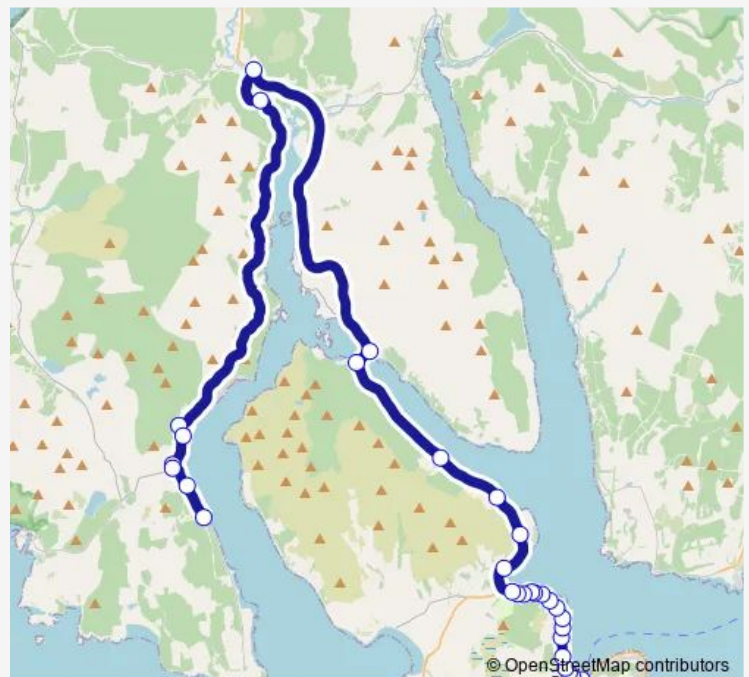

Stuck Farm Road End

Shalunt Farm Road End

Ferry Terminal

Route schedule

Guildford Square — Tank Slips

Monday 13:12

Tuesday —

Wednesday 13:12

Thursday —

Friday 13:12

Saturday —

Sunday —

Route info

Direction: Guildford Square

Stops: 30

Trip Duration: 1 hour 10 min

Cameron's Corner

Tank Slips

Direction

Tank Slips — Guildford Square

31 stops

[Open route schedule](#)

Tank Slips

Cameron's Corner

Route info

Direction: Tank Slips

Stops: 31

Trip Duration: 1 hour 10 min

Ardbeg Baptist Church

Argyle Place

Pavilion

Gallowgate