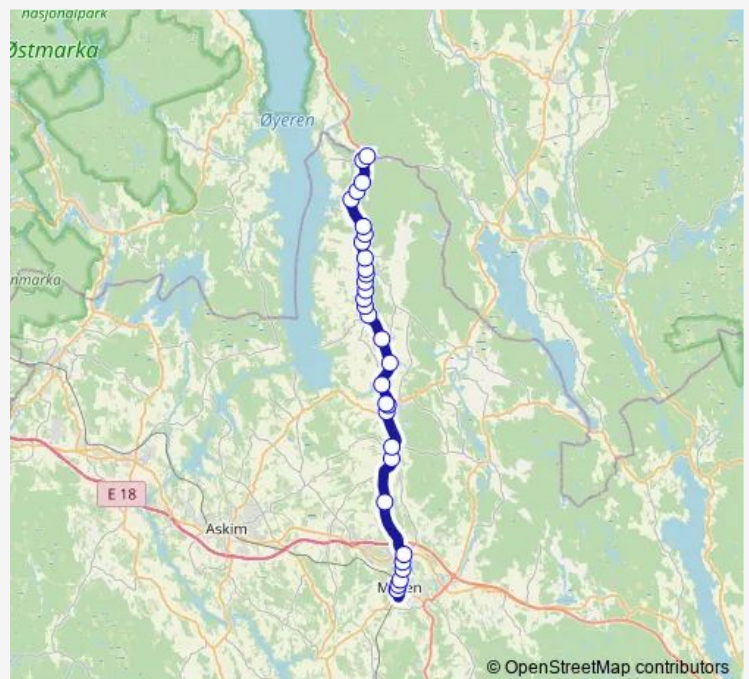

Local Bus Service 477 Mysen vgs.

[Go to website](#)

Direction

Mysen stasjon — Krokedal snuplass

31 stops

[Open route schedule](#)

Mysen stasjon

Bergerkrysset Mysen

Skrivergaarden

Smestad

Festningsveien

Østereng

Jørgentvedt

Riiserveien

Øiestadveien

Åsland

Skjønhaug torv

Skoleveien

Frøshaugdalen

Solberg Båstadveien

Berger

Skovly

Olberg

Båstad skole

Båstad kirke

Kirkebyåsen

Heiås

Route schedule

Mysen stasjon — Krokedal snuplass

Monday 15:35

Tuesday 15:35

Wednesday 15:35

Thursday 14:00

Friday 15:35

Saturday —

Sunday —

Route info

Direction: Mysen stasjon

Stops: 31

Trip Duration: 0 hour 39 min

■ 477 — Mysen vgs.