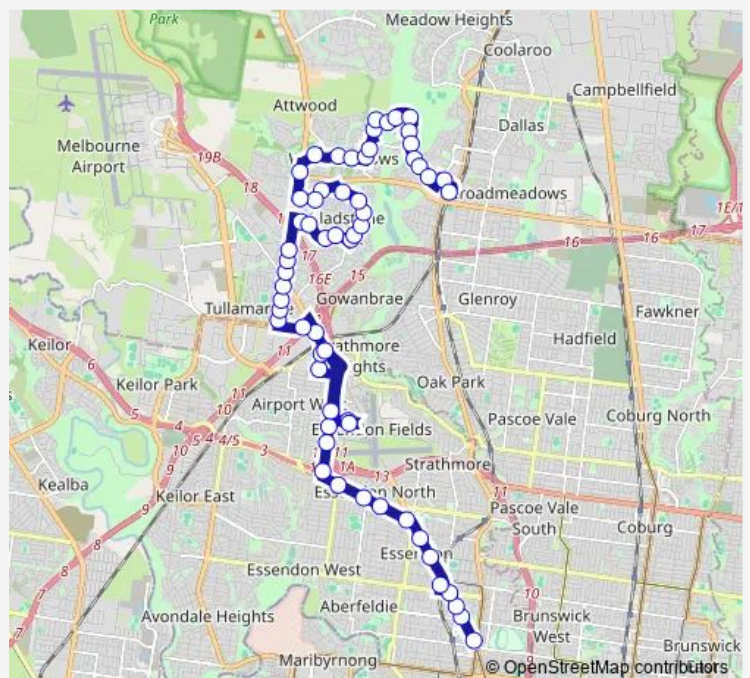

Keilor Rd/Matthews Ave (Niddrie)

Hart St/Matthews Ave (Airport West)

York St/Matthews Ave (Airport West)

Nomad Rd/English St (Airport West)

Essendon Fields/English St (Airport West)

King St/Matthews Ave (Airport West)

Moore Rd/Louis St (Airport West)

Airport West Shopping Centre/Louis St (Airport West)

Dromana Ave/Matthews Ave (Airport West)

Route schedule

Moonee Ponds Interchange/Mt Alexander Rd (Moonee Ponds) — Broadmeadows Station/Pascoe Vale Rd (Broadmeadows)

Monday	05:34-22:03
Tuesday	05:34-21:39
Wednesday	05:34-21:39
Thursday	05:34-21:39
Friday	05:34-22:03
Saturday	06:37-22:03
Sunday	07:10-21:34

Route info

Direction: Moonee Ponds Interchange/Mt Alexander Rd (Moonee Ponds)

Stops: 60

Trip Duration: 1 hour 5 min

477 — Broadmeadows Station - Moonee Ponds

Caterpillar Dr/Melrose Dr (Tullamarine)

Banksia Gr/Sharps Rd (Tullamarine)

Sharps Rd/Broadmeadows Rd (Tullamarine)

Birch Ave/Broadmeadows Rd (Tullamarine)