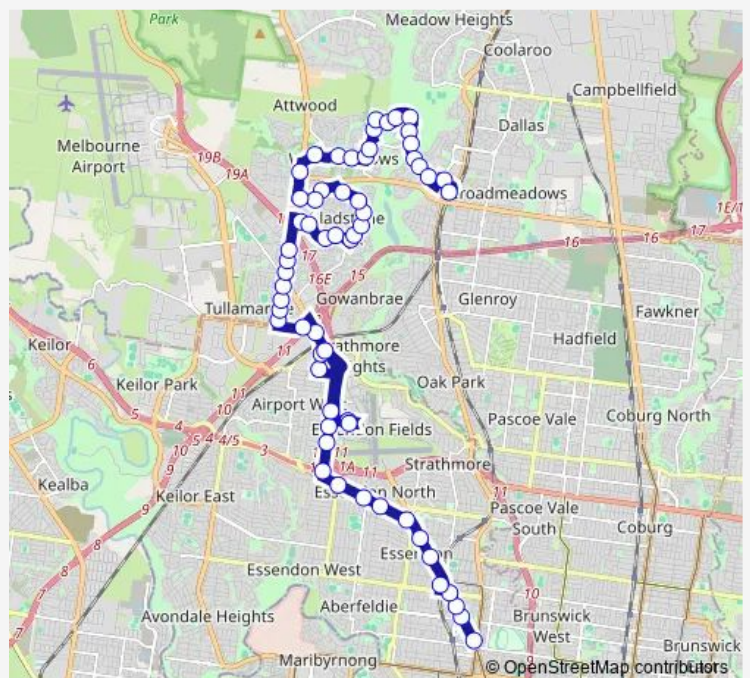

Keilor Rd/Matthews Ave (Niddrie)

Hart St/Matthews Ave (Airport West)

York St/Matthews Ave (Airport West)

Nomad Rd/English St (Airport West)

Essendon Fields/English St (Airport West)

King St/Matthews Ave (Airport West)

Moore Rd/Louis St (Airport West)

Airport West Shopping Centre/Louis St (Airport West)

Dromana Ave/Matthews Ave (Airport West)

**Route schedule**

Moonee Ponds Interchange/Mt Alexander Rd (Moonee Ponds) — Broadmeadows Station/Pascoe Vale Rd (Broadmeadows)

Monday	05:34-21:39
Tuesday	05:34-21:39
Wednesday	05:34-21:39
Thursday	05:34-21:39
Friday	05:34-21:39
Saturday	06:37-22:03
Sunday	06:37-22:03

**Route info**

Direction: Moonee Ponds Interchange/Mt Alexander Rd (Moonee Ponds)

Stops: 60

Trip Duration: 1 hour 5 min

477 — Broadmeadows Station - Moonee Ponds

Caterpillar Dr/Melrose Dr (Tullamarine)

Banksia Gr/Sharps Rd (Tullamarine)

Sharps Rd/Broadmeadows Rd (Tullamarine)

Birch Ave/Broadmeadows Rd (Tullamarine)