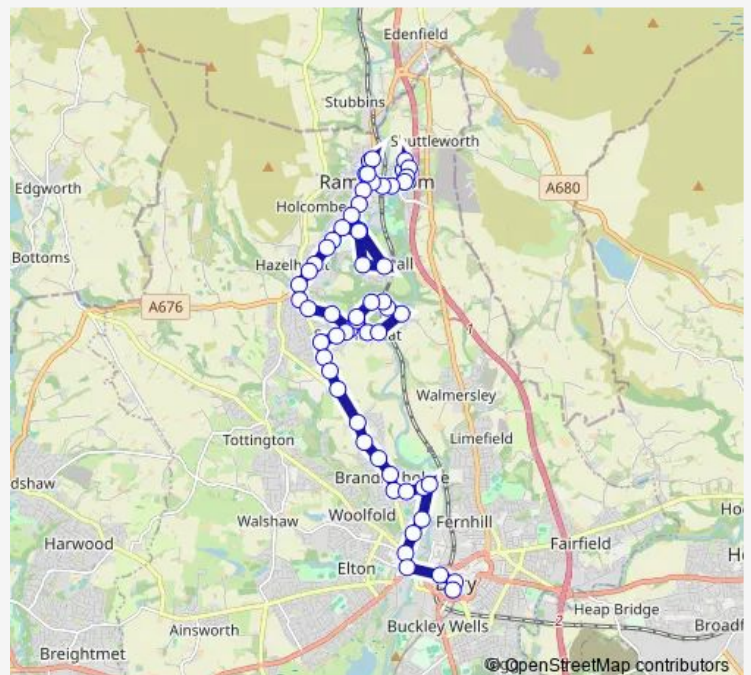

Thursday 07:50-18:17

Friday 07:50-18:17

Saturday 07:16-18:04

Sunday —

Route info

Direction: Fir Street

Stops: 59

Trip Duration: 0 hour 54 min

■ 477 — Bury - Ramsbottom

Ada Street

Regent Street

Cunliffe Avenue

The Brook

Hare & Hounds

Avondale Drive

Mayfield Road