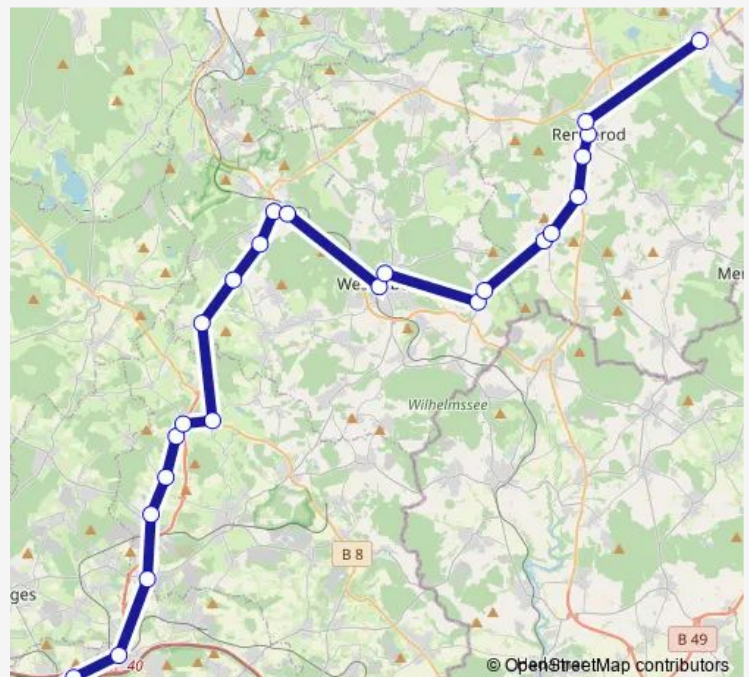

Bus 477

[Go to website](#)

Direction

Rehe B255 — Montabaur Konrad-Adenauer-Platz

28 stops

[Open route schedule](#)

Rehe B255

Rennerod Emmerichenhain Abzw. Emmerichenhain

Rennerod Busbahnhof

Rennerod Hauptstr.

Rennerod Gewerbegebiet

Waldmühlen B 54

Seck Ortsmitte

Seck-West

Gemünden (Westerw) Ringstraße

Gemünden (Westerw) Kindergarten

Westerburg Willmenroder Str.

Westerburg Langenhahnerstr.

Westerburg Jahnstr.

Langenhahn Am Mauernstück

Langenhahn Westerburger Str.

Langenhahn Unterer Mühlenweg

Rothenbach Brunnenstraße

Rothenbach Obersayn B 255

Hahn am See Oberste Garten

Ettinghausen Abzw. Kuhnhöfen

Ettinghausen Köppelstraße

Route schedule

Rehe B255 — Montabaur Konrad-Adenauer-Platz

Monday 05:15-15:05

Tuesday 05:15-15:05

Wednesday 05:15-15:05

Thursday 05:15-15:05

Friday 05:15-15:05

Saturday —

Sunday —

Route info

Direction: Rehe B255

Stops: 28

Trip Duration: 1 hour 20 min

477

BusMaps