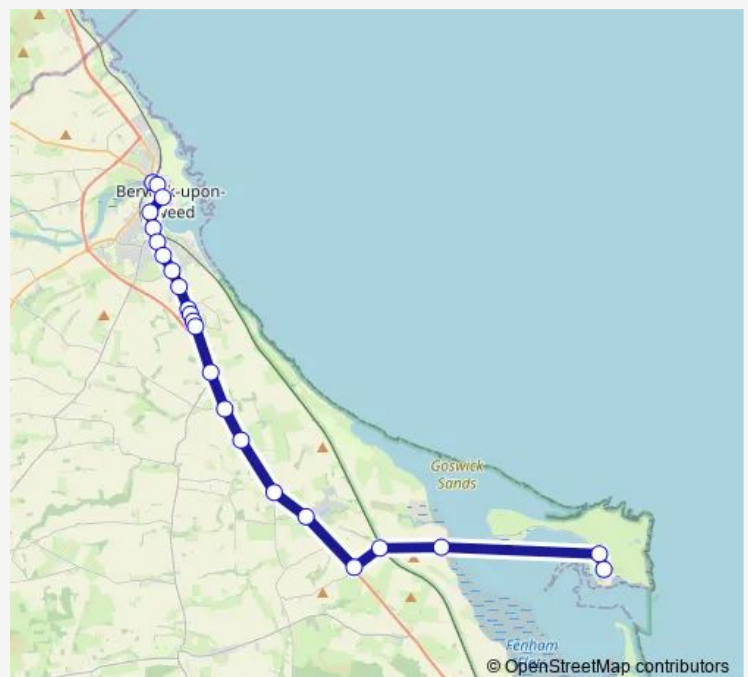

Saturday

09:05-17:55

Sunday

—

Route info

Direction: Berwick Railway Station

Stops: 23

Trip Duration: 0 hour 35 min

■ 477 — Berwick upon Tweed, Railway station forecourt - Holy Island, Green Lane opp Coach park

Chare Ends car park

Coach park

Direction

Coach park — Berwick Railway Station

24 stops

[Open route schedule](#)