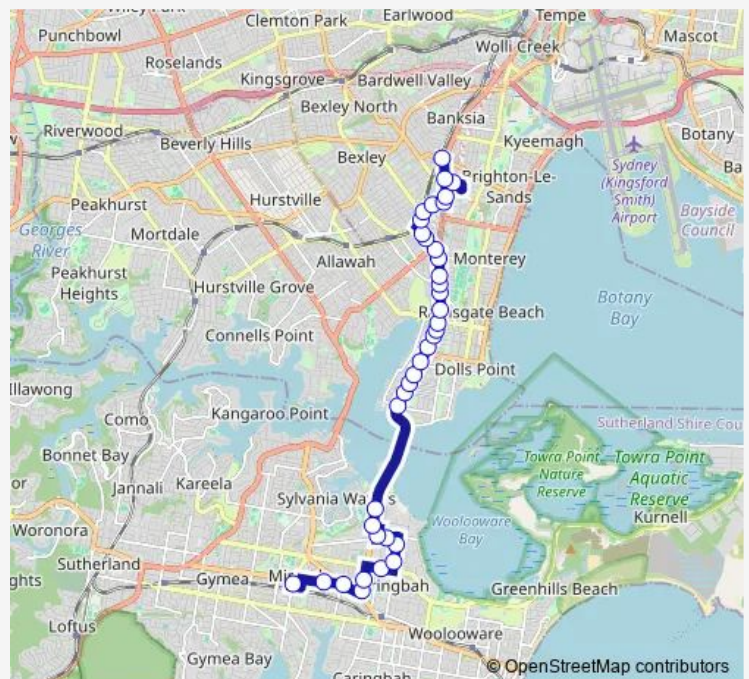

Rocky Point Rd At Clarkes Rd

Rocky Point Rd Before Ramsgate Rd

Rocky Point Rd Opp St George Christian School

Rocky Point Rd At Camille St

Route schedule

Rockdale Station, Geeves Av, Stand B — Miranda Interchange, Kiara Rd, Stand 4

Monday	05:30-22:15
Tuesday	05:30-22:15
Wednesday	05:30-22:15
Thursday	05:30-22:15
Friday	05:30-22:15
Saturday	06:11-22:21
Sunday	06:43-19:53

Route info

Direction: Rockdale Station, Geeves Av, Stand B

Stops: 41

Trip Duration: 0 hour 41 min

477 — Rockdale to Miranda

Rocky Point Rd Before Russell Av

Rocky Point Rd At Evans St

Rocky Point Rd At Toyer Av

Rocky Point Rd At Kendall St

Rocky Point Rd Before Fontainebleau St

Sunday 07:19-20:35

Route info

Direction: Miranda Interchange, Kiora Rd, Stand 4

Stops: 37

Trip Duration: 0 hour 38 min

Calvary Hospital, Rocky Point Rd

Rocky Point Rd At Shaw St

Gray Av At Gray St