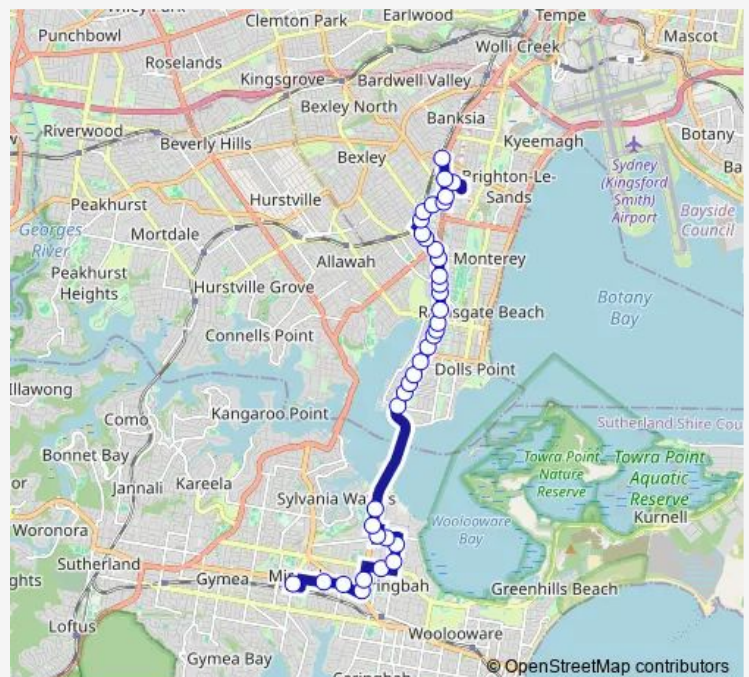

Rockdale Plaza, Rockdale Plaza Dr, Stand A

Princes Hwy After Rockdale Plaza Dr

Princes Hwy Opp Harrow Rd

Regent St At Princes Hwy

Regent St Opp Kogarah High School

Kogarah Station, Regent St, Stand D

Railway Pde At Derby St

Rocky Point Rd At Clarkes Rd

Rocky Point Rd Before Ramsgate Rd

Rocky Point Rd Opp St George Christian School

Rocky Point Rd At Camille St

Route schedule

Rockdale Station, Geeves Av, Stand B — Miranda Interchange, Kiara Rd, Stand 4

Monday	05:30-22:15
Tuesday	05:30-22:15
Wednesday	05:30-22:15
Thursday	05:30-22:15
Friday	05:30-22:15
Saturday	06:11-22:21
Sunday	06:43-19:53

Route info

Direction: Rockdale Station, Geeves Av, Stand B

Stops: 41

Trip Duration: 0 hour 45 min

477 — Rockdale to Miranda

Rocky Point Rd Before Russell Av

Rocky Point Rd At Evans St

Rocky Point Rd At Toyer Av

Rocky Point Rd At Kendall St

Rocky Point Rd Before Fontainebleau St