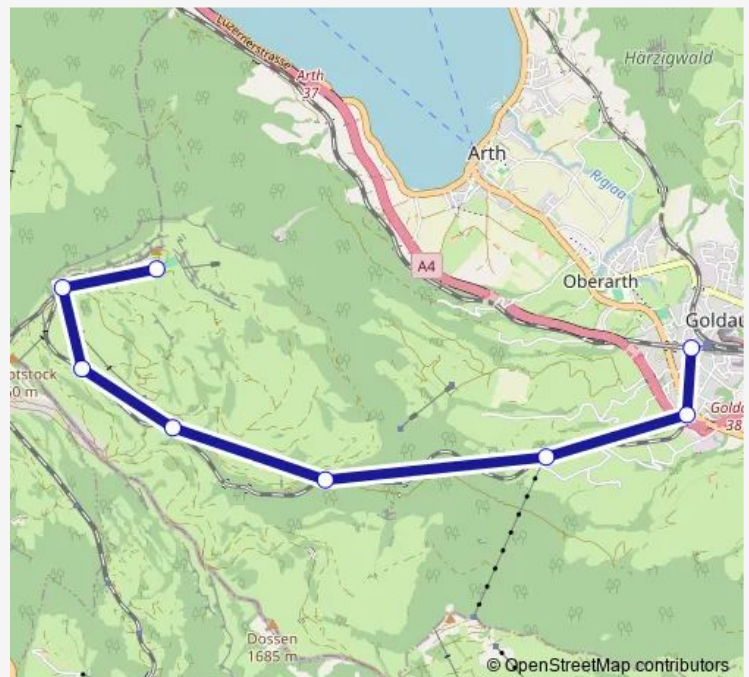

Wednesday 08:48-18:16

Thursday 08:48-18:48

Friday 08:48-22:30

Saturday 08:48-18:48

Sunday 08:48-18:48

Route info

Direction: Rigi Kulm

Stops: 8

Trip Duration: 0 hour 47 min

Direction

Arth-Goldau Rb — Rigi Kulm

8 stops

[Open route schedule](#)

Arth-Goldau Rb

Goldau A4

Kräbel

Route info

Direction: Arth-Goldau Rb

Stops: 8

Trip Duration: 0 hour 39 min

Cc Rail time schedules and route maps are available in an offline PDF at busmaps.com. Use the busmaps.com website to see live bus times, train schedule or subway schedule, and step-by-step directions for all public transit in Kussnacht