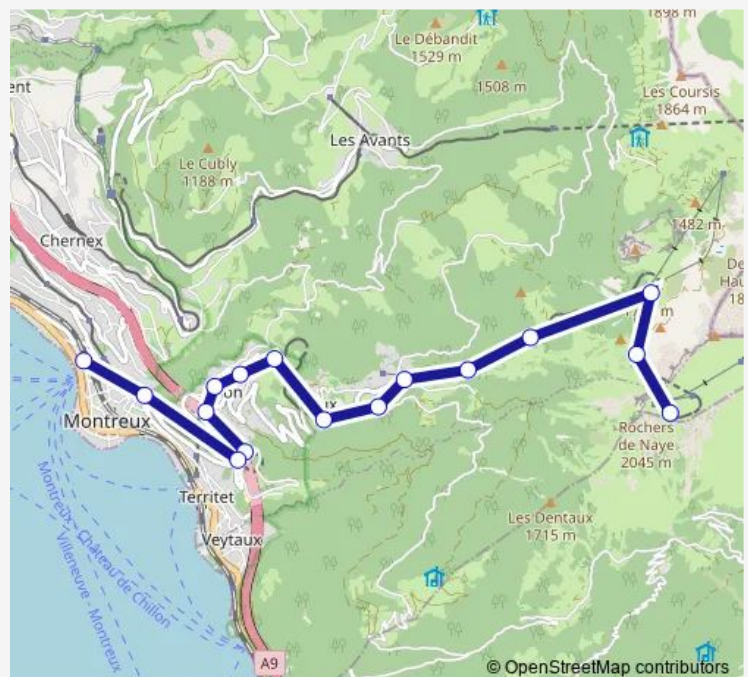

Wednesday 09:34-17:34

Thursday 09:34-17:34

Friday 09:34-17:34

Saturday 09:34-17:34

Sunday 09:34-17:34

Route info

Direction: Montreux

Stops: 16

Trip Duration: 0 hour 48 min

Direction

Montreux — Rochers-de-Naye

16 stops

[Open route schedule](#)

Montreux

Montreux-Les Planches

Toveyre

Tuesday 08:28

Wednesday 08:28

Thursday 08:28

Friday 08:28

Saturday 08:28

Sunday 08:28

Route info

Direction: Montreux

Monday 09:27-18:27

Tuesday 09:27-18:27

Wednesday 09:27-18:27

Thursday 09:27-18:27

Friday 09:27-18:27

Saturday 09:27-18:27

Sunday 09:27-18:27

Route info