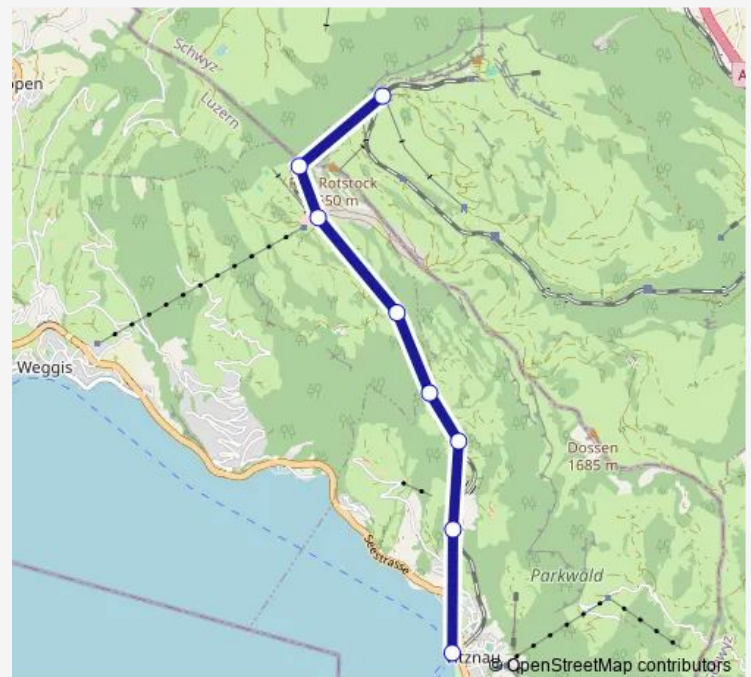

Rail Cc CC 88

[Go to website](#)

Direction

Rigi Staffel — Vitznau

8 stops

[Open route schedule](#)

Rigi Staffel

Rigi Staffelhöhe

Rigi Kaltbad-First

Romiti Felsentor

Freibergen

Grubisbalm

Mittlerschwanden

Vitznau

Route schedule

Rigi Staffel — Vitznau

Monday 18:25

Tuesday 18:25

Wednesday 18:25

Thursday 18:25

Friday 18:25

Saturday 18:25

Sunday 18:25

Route info

Direction: Rigi Staffel

Stops: 8

Trip Duration: 0 hour 35 min

■ Cc — CC 88

Direction

Vitznau — Rigi Staffelhöhe

7 stops

[Open route schedule](#)