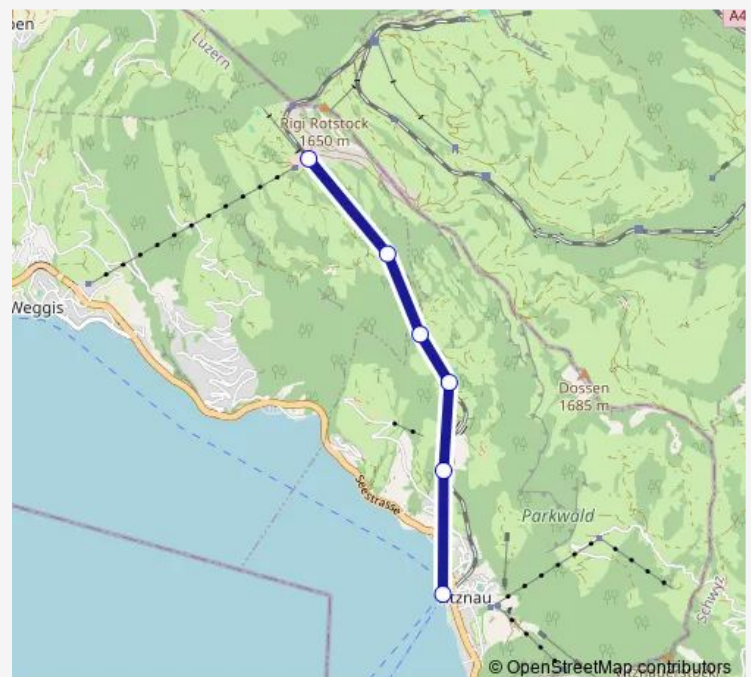

Direction

Rigi Kaltbad-First — Vitznau

6 stops

[Open route schedule](#)

Rigi Kaltbad-First

Romiti Felsentor

Freibergen

Grubisbalm

Friday 19:15

Saturday 08:15-19:15

Sunday 08:15-19:15

Route info

Direction: Rigi Kaltbad-First

Stops: 6

Trip Duration: 0 hour 25 min

Direction

Rigi Kaltbad-First — Vitznau

6 stops

[Open route schedule](#)

Rigi Kaltbad-First

Romiti Felsentor

Freibergen

Grubisbalm

Mittlerschwanden

Saturday —

Sunday —

Route info

Direction: Rigi Kaltbad-First

Stops: 6

Trip Duration: 0 hour 25 min

Direction

Vitznau — Rigi Kaltbad-First