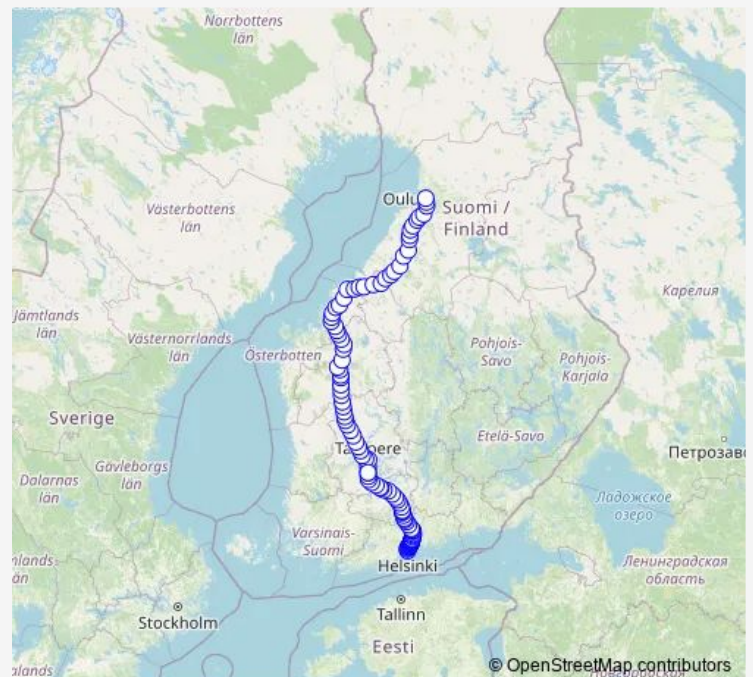

18:24

Sunday

—

Route info

Direction: Helsinki

Stops: 103

Trip Duration: 5 hour 52 min

S 29 — Helsinki - Oulu