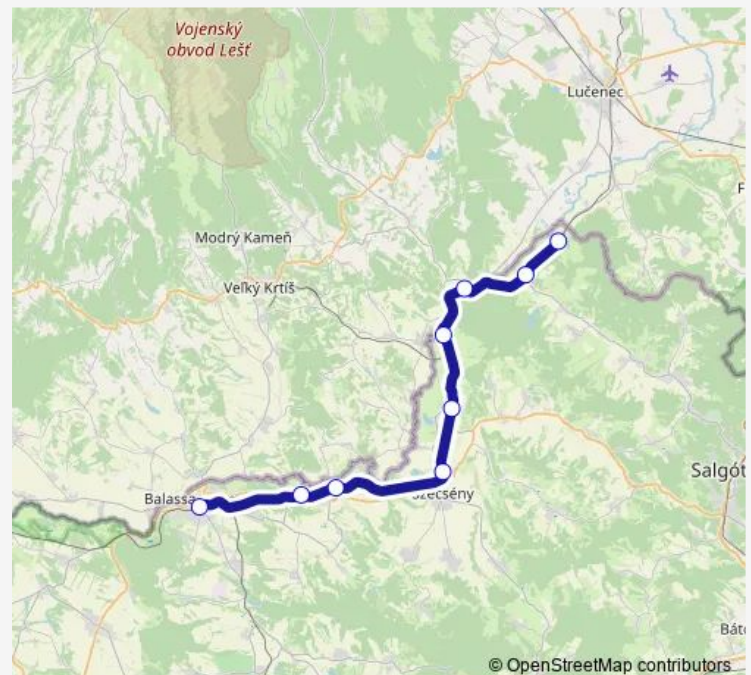

Direction

Ipolytarnóc — Balassagyarmat

9 stops

[Open route schedule](#)

Ipolytarnóc

Litke

Ráróspuszta

Nógrádszakál

Route info

Direction: Ipolytarnóc

Stops: 9

Trip Duration: 1 hour 10 min

Direction

Balassagyarmat — Ipolytarnóc

9 stops

[Open route schedule](#)

Saturday 09:40-17:20

Sunday 09:40-17:20

Route info

Direction: Balassagyarmat

Stops: 9

Trip Duration: 1 hour 10 min

Direction

undefined — undefined

0 stops

[Open route schedule](#)**Route schedule**

undefined — undefined

Monday	04:52
Tuesday	04:52
Wednesday	04:52
Thursday	04:52
Friday	04:52
Saturday	04:52
Sunday	04:52

Route info

Direction:

Stops: 0

Trip Duration: – min