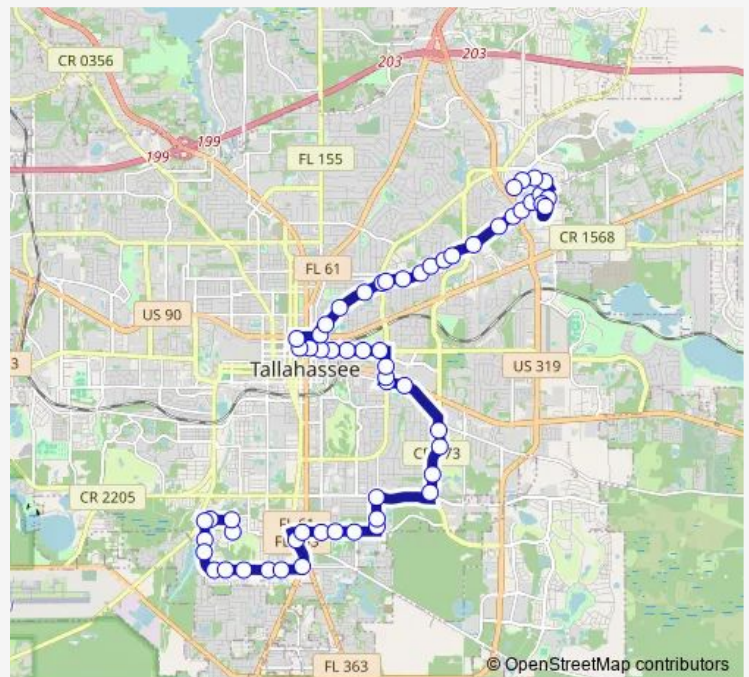

Direction

Bragg DR AT Galimore DR Wb — Capital Medical Blvd AT Buford Ct

60 stops

[Open route schedule](#)

- Bragg DR AT Galimore DR Wb
- Galimore DR AT Springsax RD Nb
- Springsax RD Notre Dame ST Wb
- North Ridge RD AT Springsax RD Sb
- North Ridge RD Creek RD Sb
- Ridge Road AT Sunnyside DR (North) Sb
- Ridge RD AT Toucan DR Eb
- N Ridge RD AT Sunnyside DR (South) Eb
- N Ridge RD Sundown RD Eb
- N Ridge RD Ridge Haven Eb
- N Ridge RD Maurice ST Eb
- S Adams ST Gaile AVE Nb
- S Adams ST AT Bragg ST Nb
- Paul Russell RD AT Monroe ST Eb
- W Paul Russell RD S Meridian ST Eb
- Paul Russel RD AT Prospect ST Eb
- Paul Russell RD AT Zillah Eb
- JIM LEE RD N Paul Russell RD Nb
- JIM LEE RD AT Rickards Nb
- JIM LEE RD E Orange AVE Nb
- Blair Stone RD AT KAY AVE Nb

Route schedule

Bragg DR AT Galimore DR Wb — Capital Medical Blvd AT Buford Ct

Monday	—
Tuesday	—
Wednesday	—
Thursday	—
Friday	—
Saturday	07:25-18:00
Sunday	—

Route info

Direction: Bragg DR AT Galimore DR Wb

Stops: 60

Trip Duration: 1 hour 0 min

■ Satg — Saturday Gulf

Blair Stone RD AT Willow Bend WAY Nb

Blair Stone RD AT Winewood WAY Nb

Blair Stone AT Capital Commerce Center Nb

E Lafayette ST W Indianhead DR Wb

Monday	—
Tuesday	—
Wednesday	—
Thursday	—
Friday	—
Saturday	07:25-18:00
Sunday	—

Route info

Direction: Capital Medical Blvd AT Buford Ct

Stops: 50

Trip Duration: 1 hour 0 min

Steele Plaza Gate 18

S Adams ST AT W Park AVE Sb