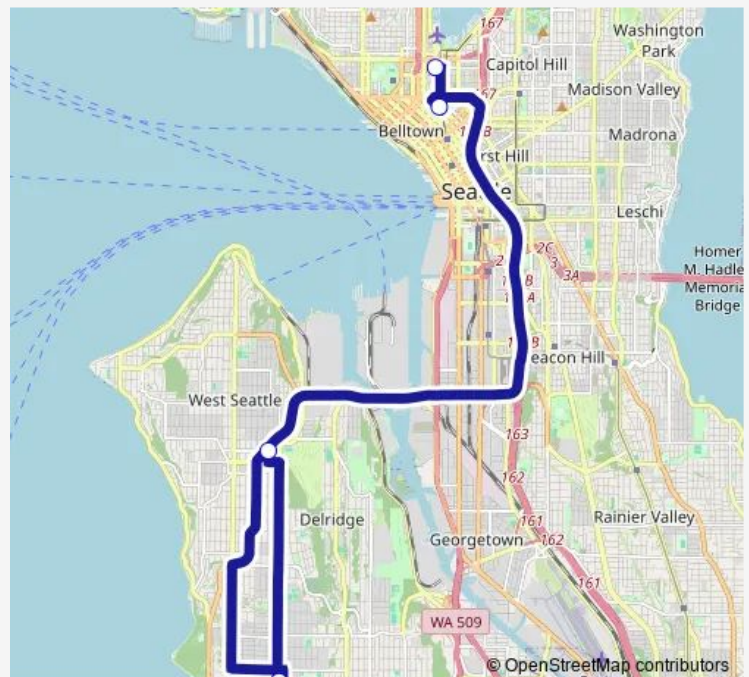

Bus (SLU) West Seattle - Cloverdale /Junction Pm

[Go to website](#)

Direction

Brazil — SLU - West Seattle - Wardrobe Cleaners

4 stops

[Open route schedule](#)

Brazil

re:Invent

SLU - West Seattle - Cloverdale

SLU - West Seattle - Wardrobe Cleaners

Route schedule

Brazil — SLU - West Seattle - Wardrobe Cleaners

Monday 16:05-18:30

Tuesday 16:05-18:30

Wednesday 16:05-18:30

Thursday 16:05-18:30

Friday 16:05-18:30

Saturday —

Sunday —

Route info

Direction: Brazil

Stops: 4

Trip Duration: 0 hour 45 min

■ (SLU) West Seattle - Cloverdale /Junction Pm

(SLU) West Seattle - Cloverdale /Junction Pm Bus time schedules and route maps are available in an offline PDF at busmaps.com. Use the busmaps.com website to see live bus times, train schedule or subway schedule, and step-by-step directions for all public transit in Seattle