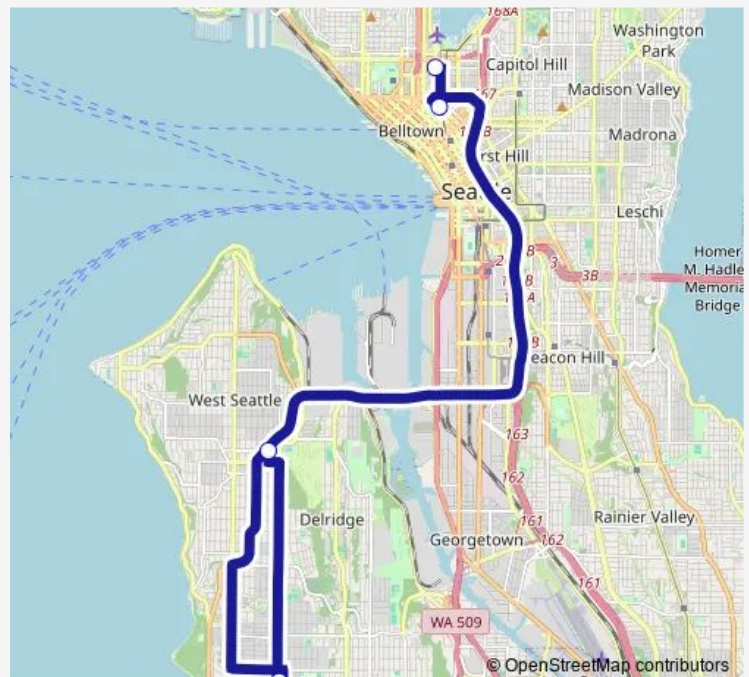

Bus (SLU) West Seattle - Cloverdale /Junction PM

[Go to website](#)

Direction

Brazil — SLU - West Seattle - Wardrobe Cleaners

4 stops

[Open route schedule](#)

Brazil

re:Invent

SLU - West Seattle - Cloverdale

SLU - West Seattle - Wardrobe Cleaners

Route schedule

Brazil — SLU - West Seattle - Wardrobe Cleaners

Monday 16:05-18:30

Tuesday 16:05-18:30

Wednesday 16:05-18:30

Thursday 16:05-18:30

Friday 16:05-18:30

Saturday —

Sunday —

Route info

Direction: Brazil

Stops: 4

Trip Duration: 0 hour 55 min

■ (SLU) West Seattle - Cloverdale /Junction PM

(SLU) West Seattle - Cloverdale /Junction PM Bus time schedules and route maps are available in an offline PDF at busmaps.com. Use the busmaps.com website to see live bus times, train schedule or subway schedule, and step-by-step directions for all public transit in