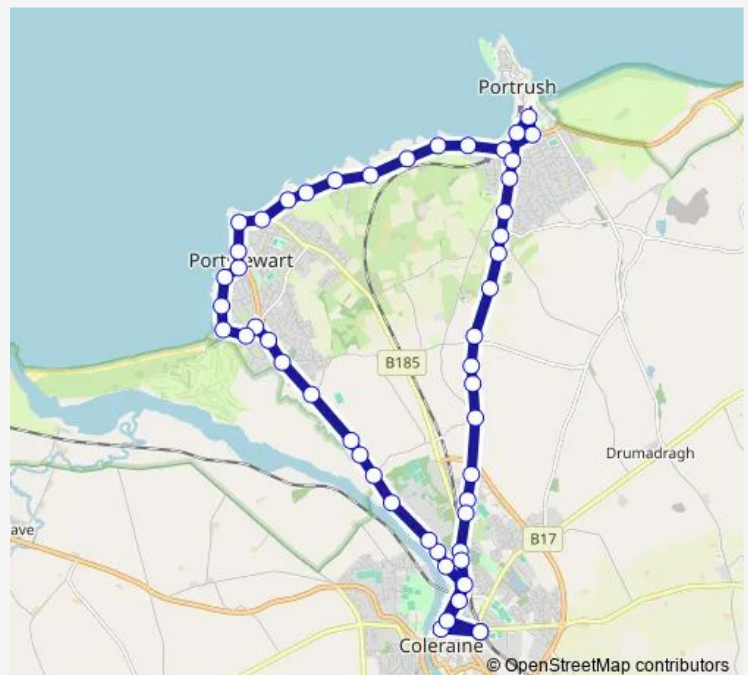

Larkhill

Burnside

Royal Avenue

Strand Corner

Berne Ave

Dominican College

Budds Roundabout

The Promenade

Saturday 09:05-22:30

Sunday —

Route info

Direction: Coleraine Buscentre

Stops: 52

Trip Duration: 0 hour 48 min

140a — Coleraine, Buscentre- Coleraine, Buscentre

The York

Primrose Hill

Millbank Avenue

The Pitts

Juniper Hill

Ballyreagh Golf Course

Carrick Dhu

Millstrand School

Dhu Varren Post Office

Croc Na Mac Street

Dunluce Ave

Metropole

Glenvale Ave

Vale Rd

Glenmanus

Hillcrest Magherabuoy

Carnalridge School