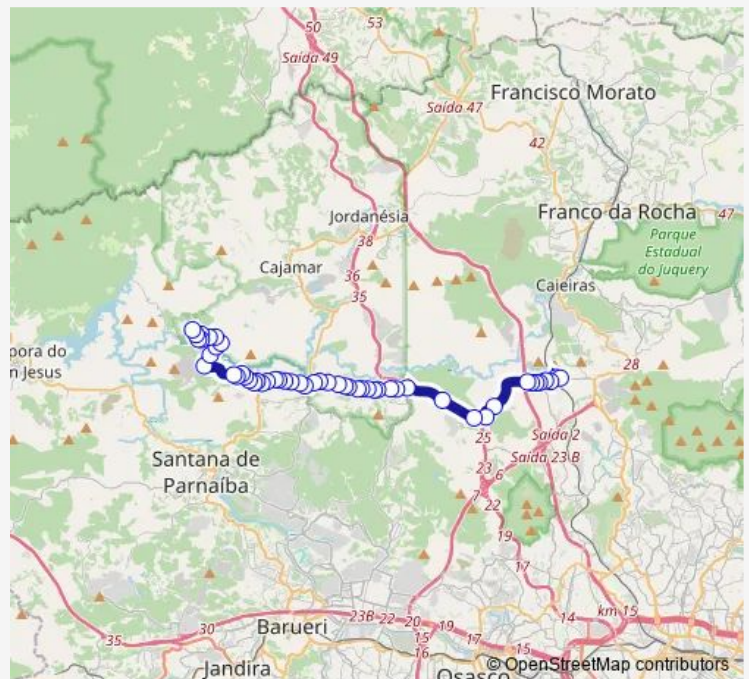

Rodovia Anhanguera- SP 330 km. 28

Av. Tenente Marques 50 - Vila Granipavi Sao Paulo - SP Brasil

Rua Tenente Marques 343 - Vila Granipavi Cajamar - SP 07750-000 Brasil

Route schedule

Praca Inacio Dias — R. Oito 150 - Ponunduva Cajamar - SP 07750-000 Brasil

Monday	04:25-19:46
Tuesday	04:25-19:46
Wednesday	04:25-19:46
Thursday	04:25-19:46
Friday	04:25-19:46
Saturday	05:10-17:40
Sunday	06:12-17:20

Route info

Direction: Praca Inacio Dias

Stops: 52

Trip Duration: 1 hour 10 min