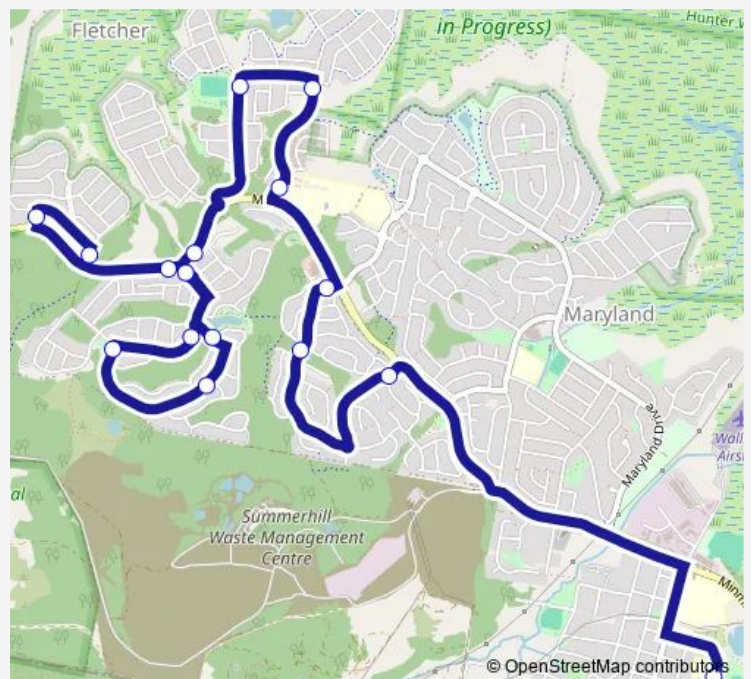

Bottlebrush Bvd At Sandalwood Av

Churnwood Dr Before Cottonwood Ch

Fletcher Village Shopping Centre, Churnwood Dr

Awabakal Dr Opp Bishop Tyrrell College

Awabakal Dr At Bataba Dr

Kurraka Dr After Tibin Dr

Minmi Rd Before Britannia Bvd

Waterside Dr After Kingfisher Dr

Discovery Dr After Cockatoo St

Discovery Dr At Kingfisher Dr

Kingfisher Dr Before Waterside Dr

Britannia Bvd Before Minmi Rd

Minmi Rd After Britannia Bvd

Brookfield Av After Minmi Rd

Brookfield Av Opp Arbour Av

Route schedule

Plattsburg Public School, Boscawan St — Brookfield Av  
Opp Arbour Av

Monday	15:17
Tuesday	15:17
Wednesday	15:17
Thursday	15:17
Friday	15:17
Saturday	—
Sunday	—

Route info

Direction: Plattsburg Public School, Boscawan St

Stops: 16

Trip Duration: 0 hour 30 min

6275 — Plattsburg PS to Wallsend

6275 School Bus time schedules and route maps are available in an offline PDF at [busmaps.com](https://busmaps.com). Use the [busmaps.com](https://busmaps.com) website to see live bus times, train schedule or subway schedule, and step-by-step directions for all public transit in Newcastle